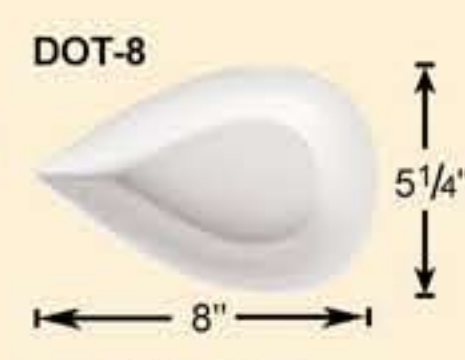

ACCESSORIES (3)

Super White Porcelain

RECT. TRAY

TSP-16
10"x6"x1 1/2"/20oz/1dz
TSP-21
12"x7"x1 3/4"/38oz/1dz
TSP-41
14"x8 1/2"x2"/56oz/1dz

COUPE TRIANGULAR PLATE

COP-T8
8 1/4"x7 1/2"x3/4"/2dz
COP-T16
10 3/4"x10"x1 1/4"/1dz
COP-T21
12 7/8"x11 7/8"x1 1/4"/1dz