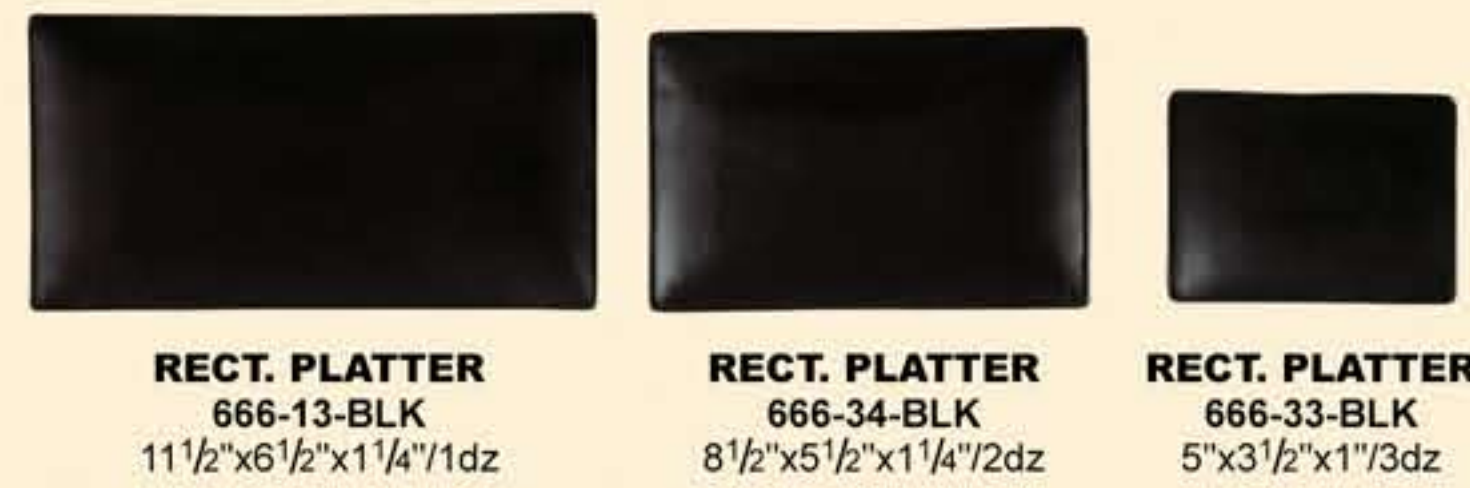

666

JAPANESE STYLE
Black Non-Glare Glaze