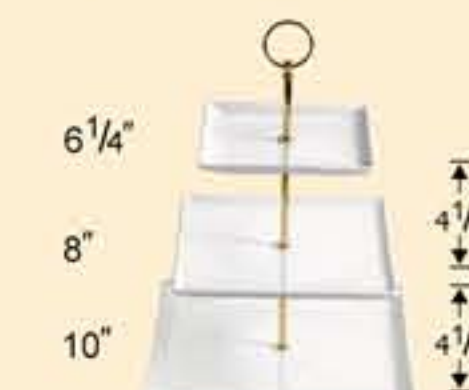

SQUARE 3-TIER SERVING TRAY
PTE-SQ3
10"x6 1/4"x14"8set