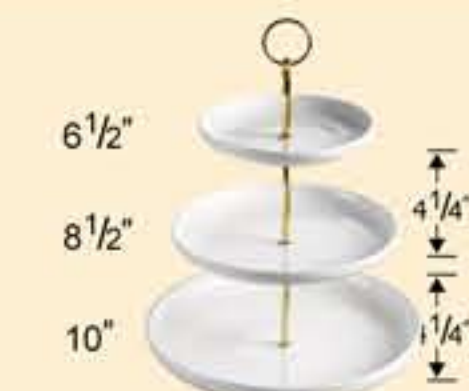

CATERING COLLECTION (2)

Super White Porcelain

COUPE ROUND 3-TIER SERVING TRAY
PTE-C3
10"x6 1/2"x13 3/4"8set