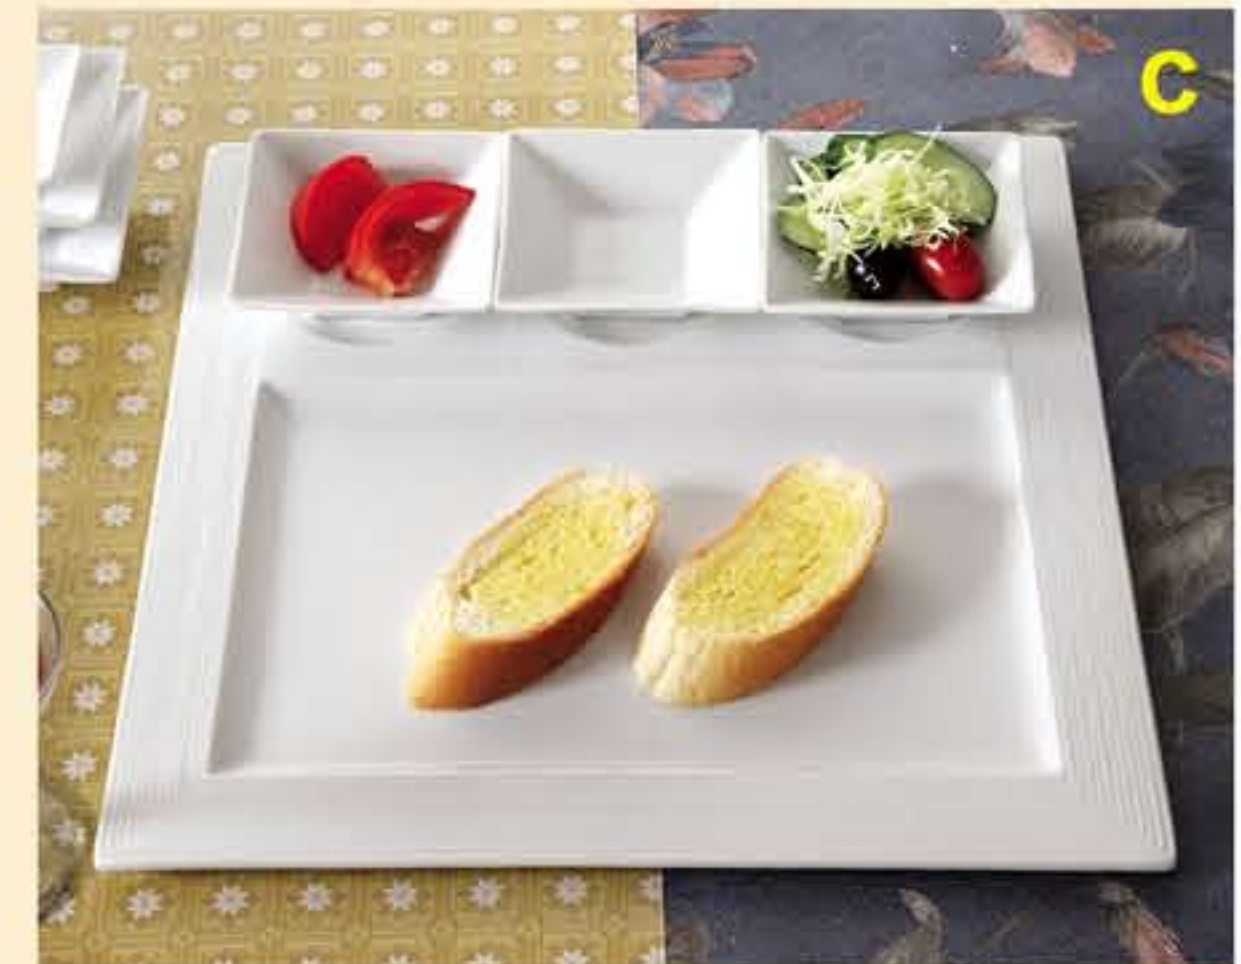

RECT. TRAY
WITH 3 HOLDERS
CTY-RT10
12"x4 3/4"x1"/2dz
Fits KSE-22

SQUARE PLATE
KSE-22
13 3/4"x1 1/4"/1dz

E

3-COMPARTMENT
RECT. TRAY
CTY-77
9"x3"x2"/3.5ozx3/2dz
Fits KSE-21

SQUARE PLATE
KSE-21
12"x1"/1dz

C

C

D