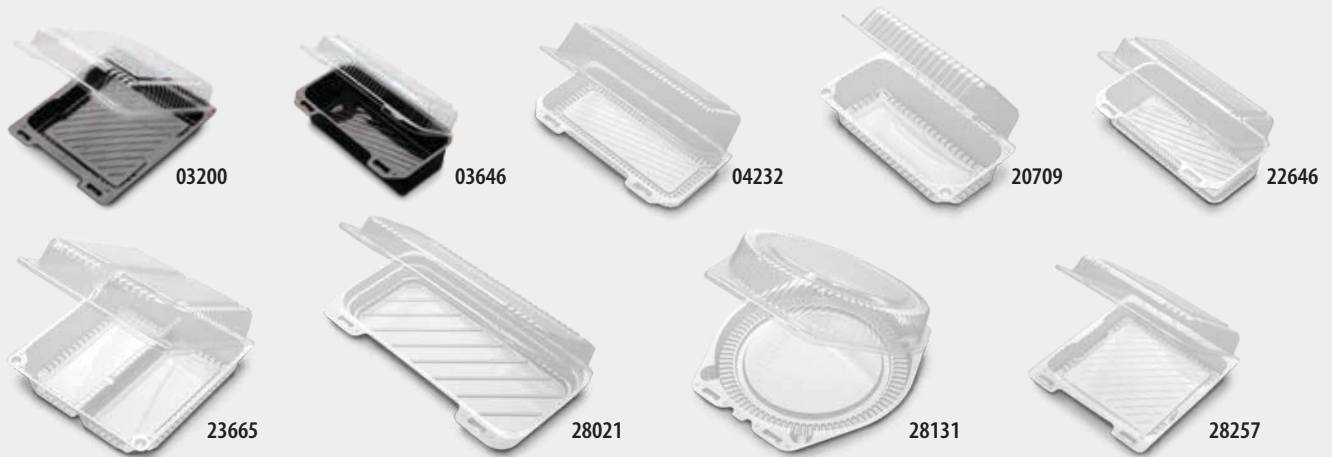

Loaf Cake & Danish

CONTAINERS — PETE