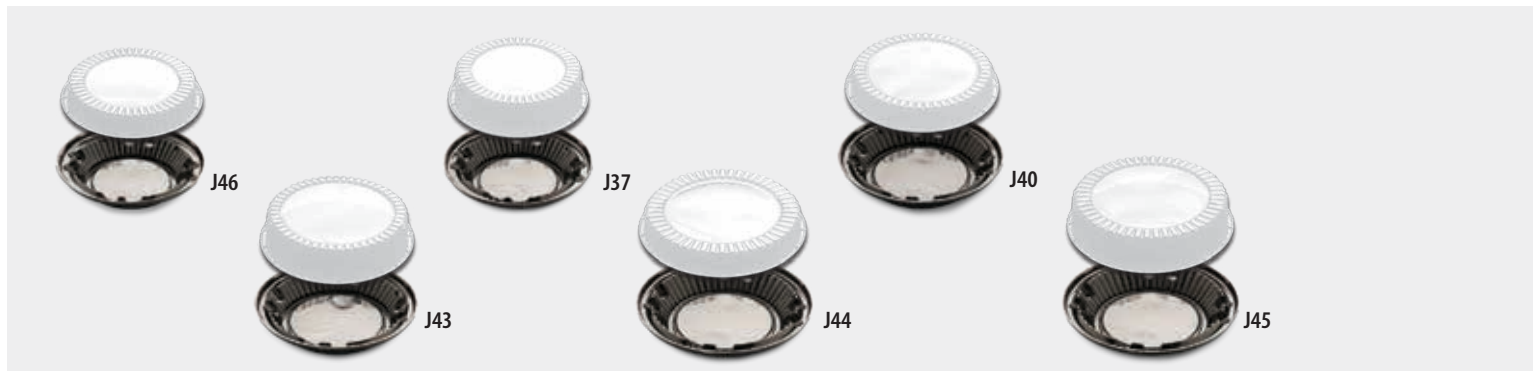

DisplayPie®

COMBO PACKS — OPS