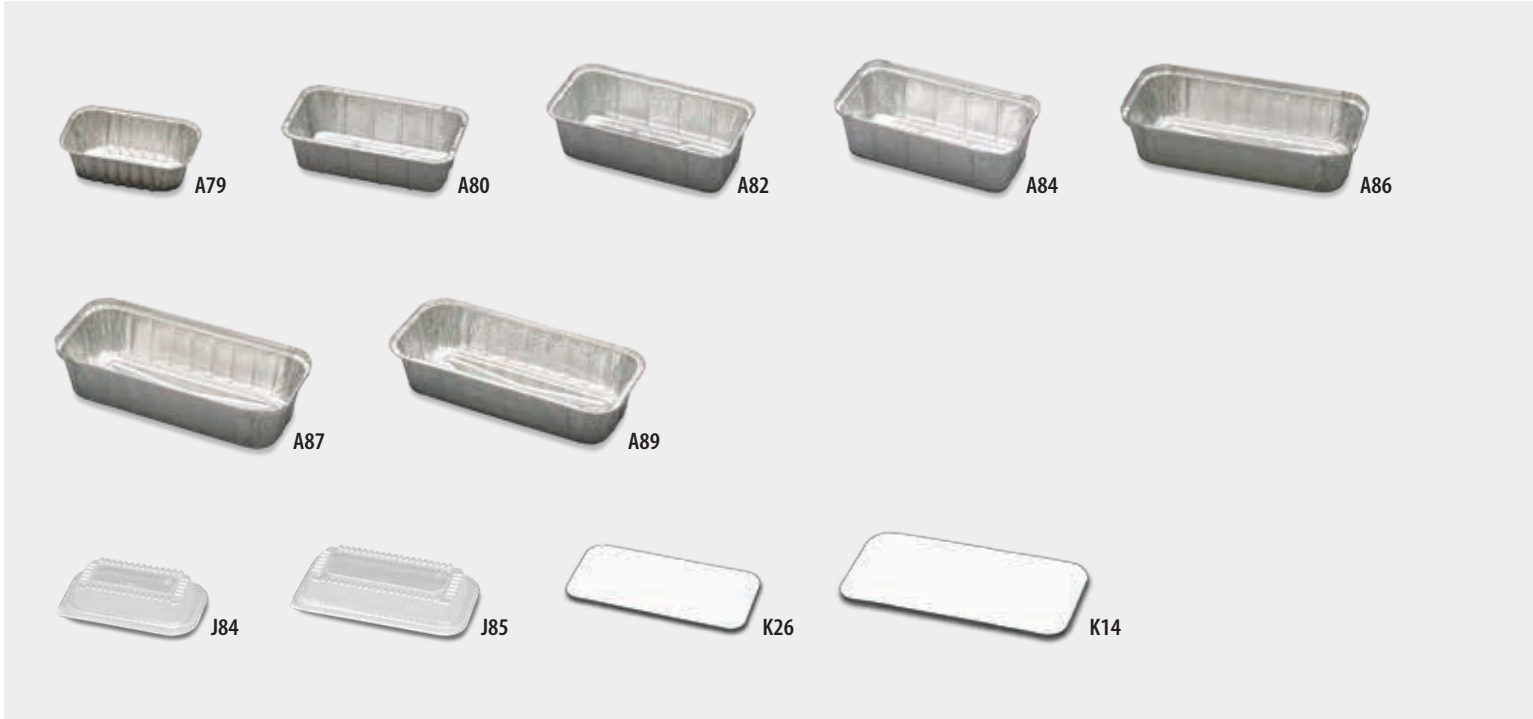

Aluminum Containers

Baking Containers

LOAF PANS & LIDS