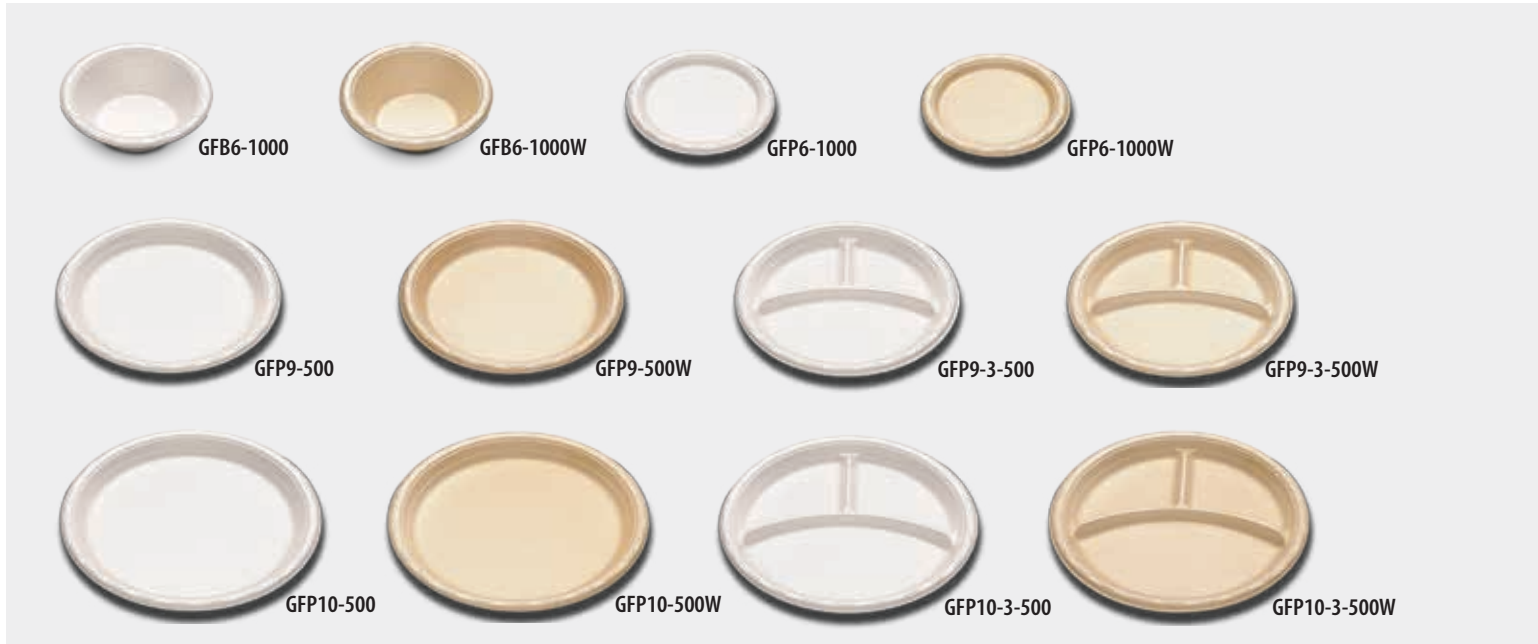

Sustainable envioware

PLATES & BOWLS