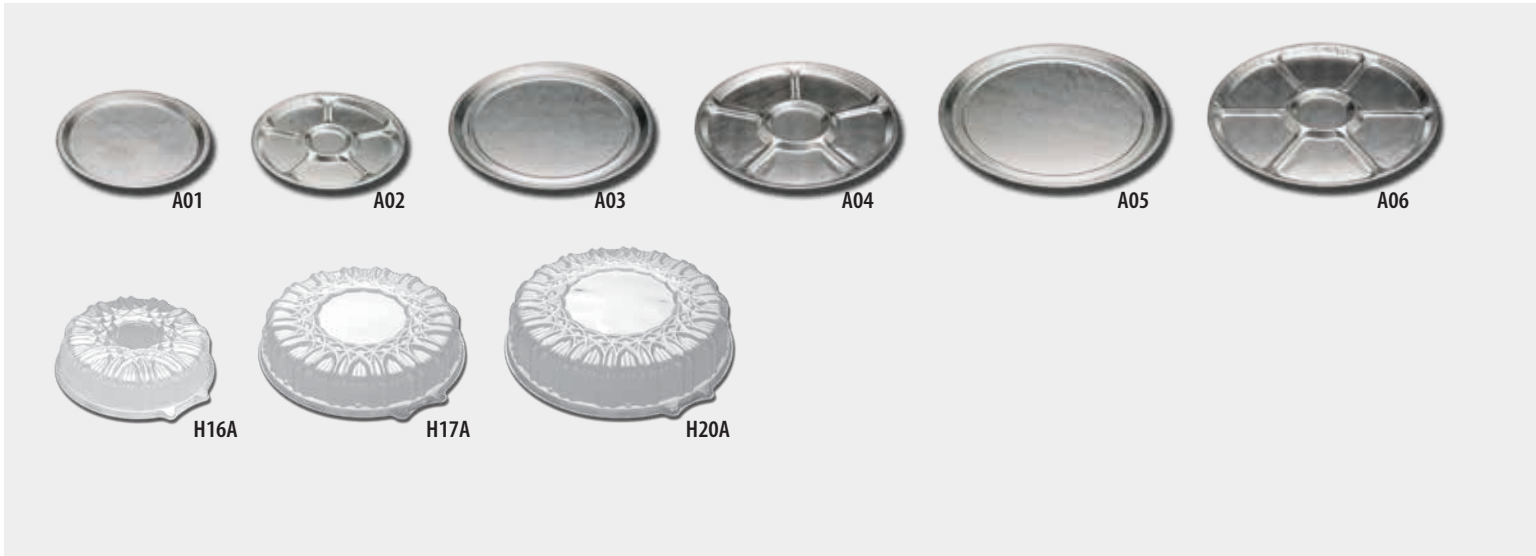

Aluminum Containers

CaterLuxe® Catering

TRAYS & LIDS