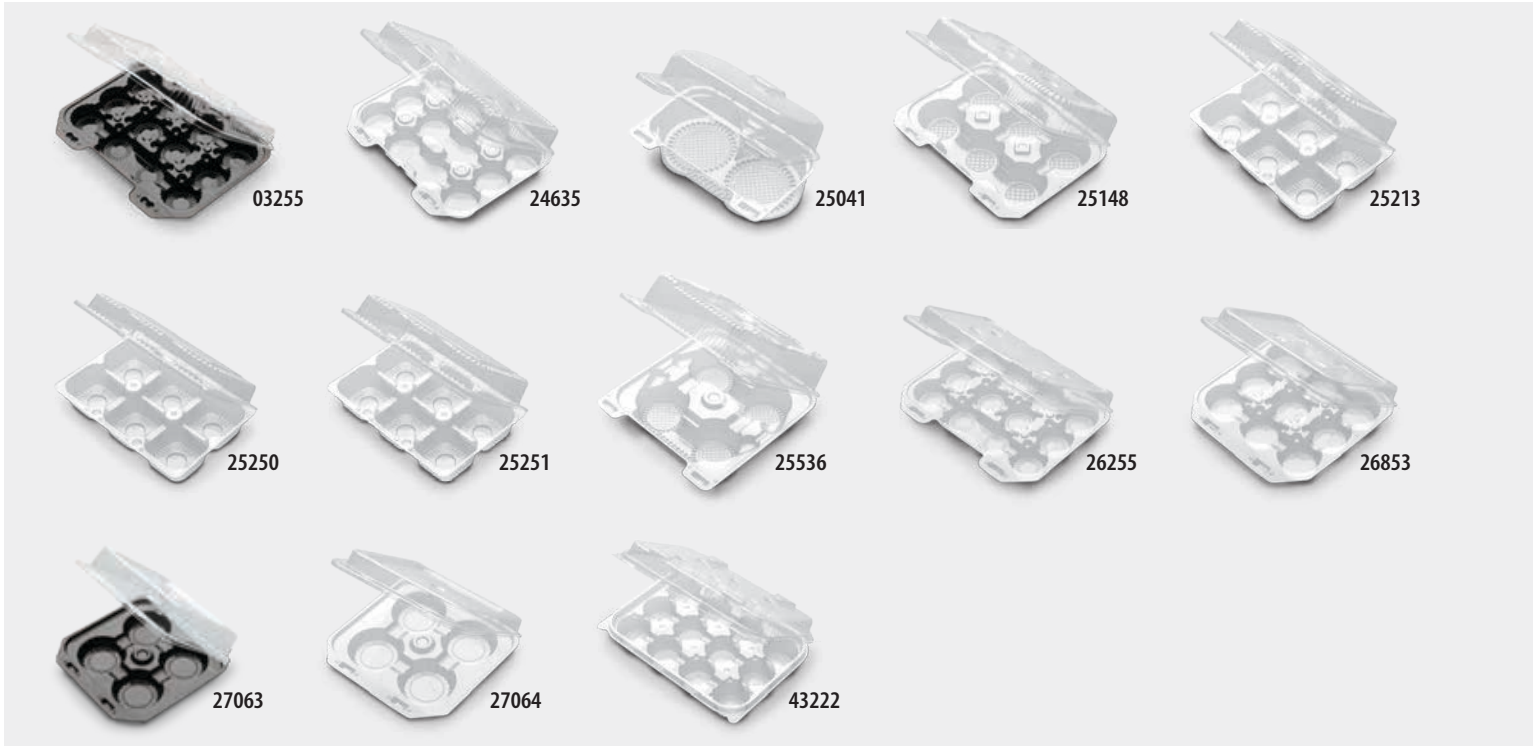

Bakery Muffin

CONTAINERS — PETE