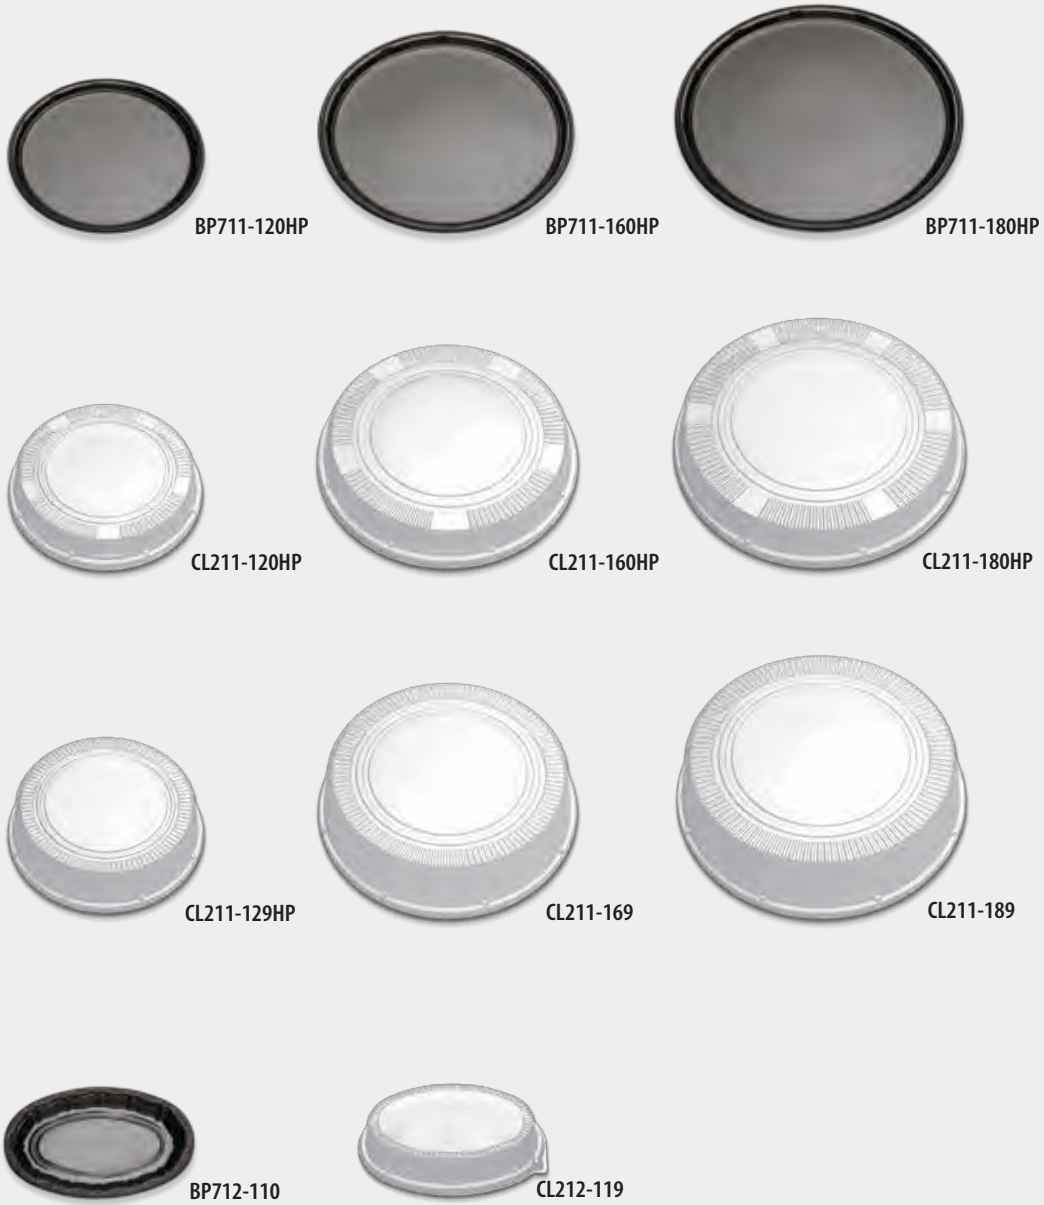

Catering

Black Pearl®

ROUND, OVAL TRAYS & LIDS