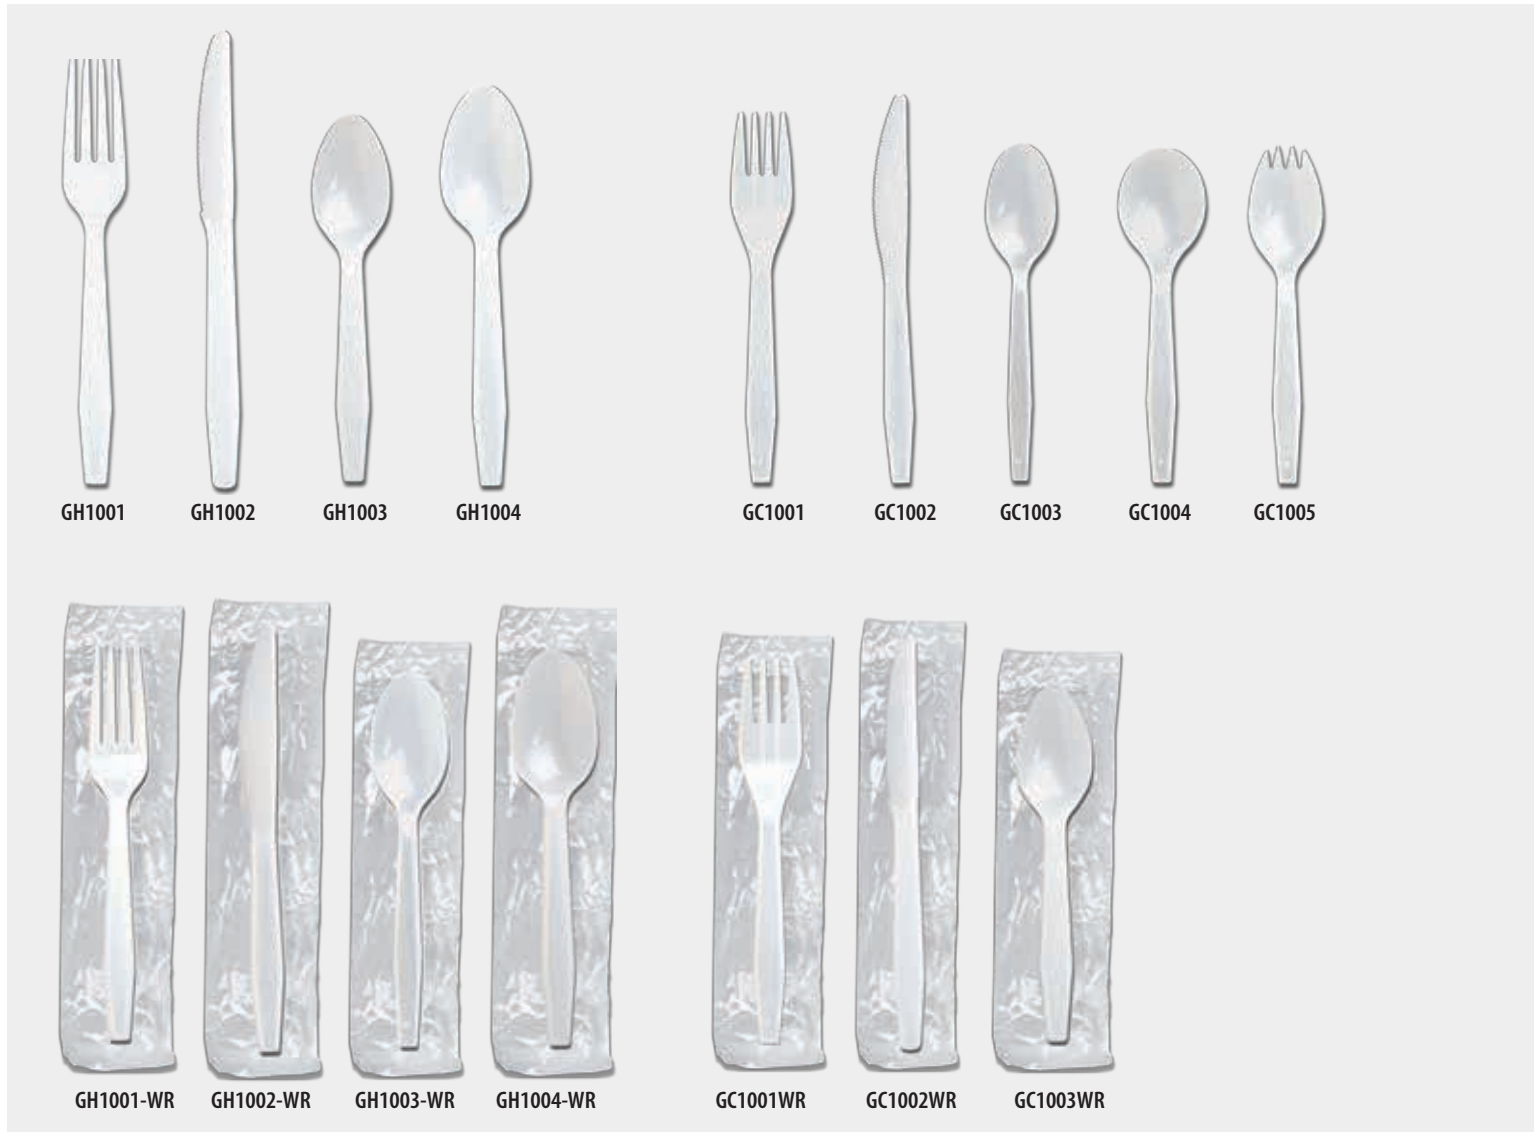

Sustainable envioware

CUTLERY & KITS