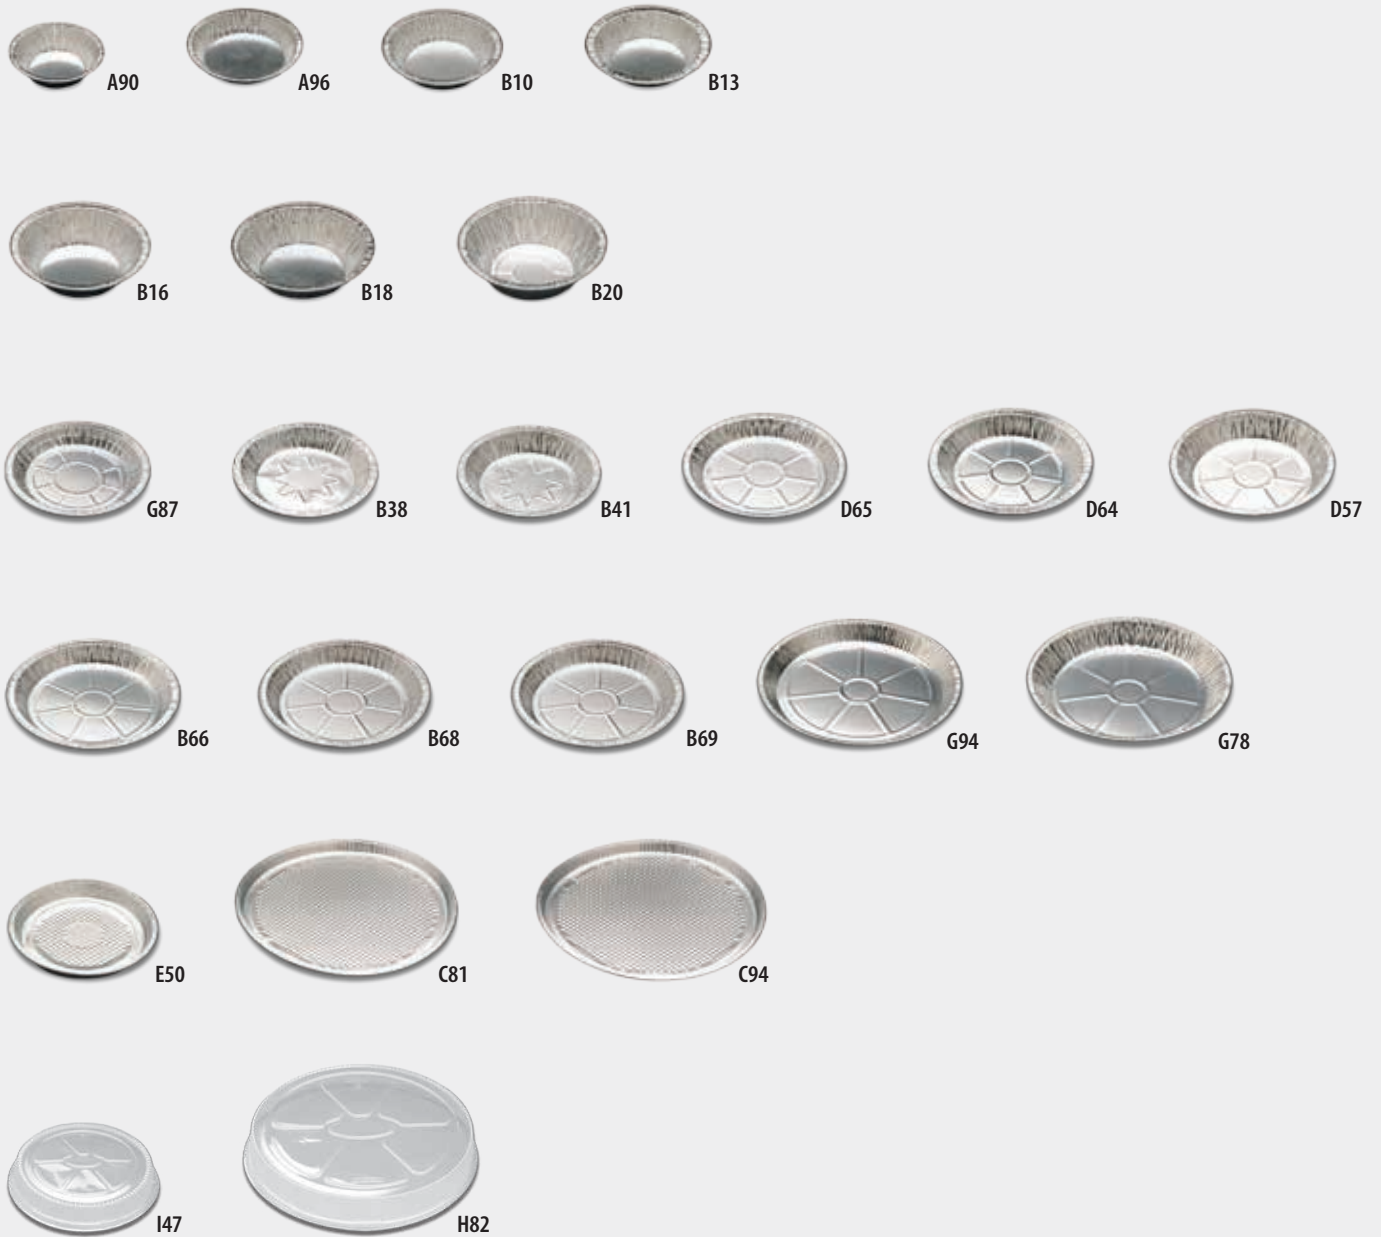

Aluminum Containers

Pie & Pizza Containers

ROUND PANS & DOME LIDS