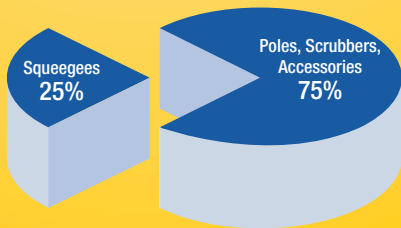

*We Created
the Category.*

ETTORE'S Company Intro Movie

Get the free mobile app for your phone
<http://gettag.mobi>

A full complement of window cleaning tools delivers four times the selling power.

Squeegees represent just 25% of the window cleaning products sale—add poles, scrubbers and soap to compound profitability.