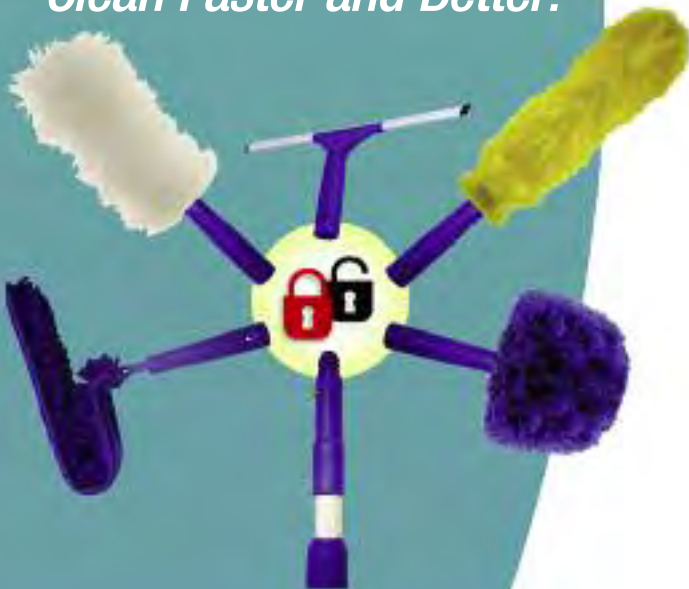

Swipe'n Shine All-Purpose Cleaner
Spray30112
Wipes30177

*Make All your
Tough Cleaning
Jobs Easier!*

Our Pole Does It All.

Secure Click-Lock Feature

Angle Adapter

- Adds versatility to standard pole tip
- Adjusts to any angle for hard-to-reach areas
- For use with threaded handle tools
- Durable plastic construction

*No Need to Twist,
Just Click.
Clean Faster and Better!*

Click-Lock System

More than window cleaning, our extension poles are up to a wide variety of tasks. *Secure Click-Lock Feature* on pole tip attaches Ettore's cleaning tools to extension pole, and the standard threaded tip works with paint rollers and dusters while the universal taper is compatible with virtually all window cleaning tools.