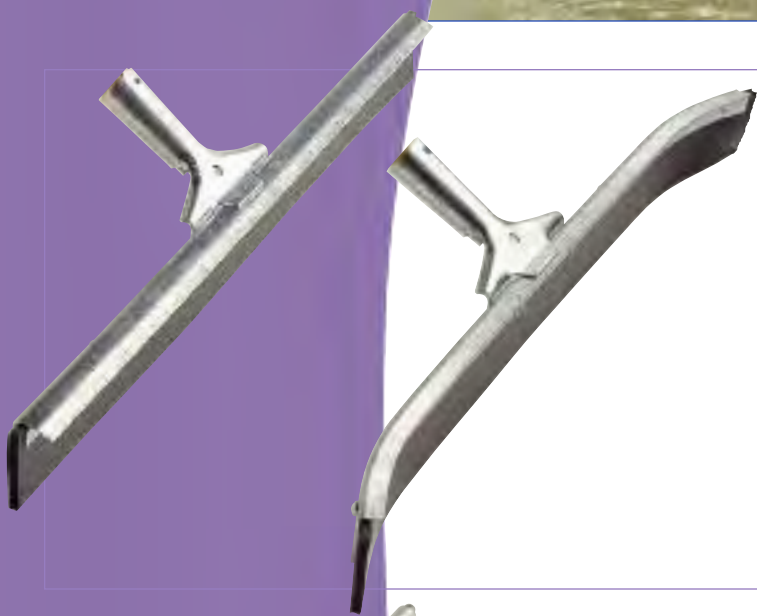

Wipe'n Dry Floor Squeegee with Splash Guards

18"48218
22"42222

Wipe'n Dry Floor Squeegee with Splash Guards and brush

18"48318
22"42322

Wood Floor Squeegee Handles (not shown)

1" x 54"1628
1-1/8" x 60"1629

Floor squeegees sold without handles unless indicated.

*Moves Fluid and
Dry it in the
Same Motion.*

Clean Up Virtually Most Situations.

Steel squeegees both in straight and curved configurations are galvanized to help protect in even the most caustic situations. Aluminum squeegees are perfect for pushing or pulling liquid and won't corrode or rust.

Industrial Duty Steel Floor Squeegee - Straight or Curved

- Galvanized steel construction resists corrosion
- Scraping edge for removing debris, sludge, ice and snow (straight only)
- Replaceable chemical-resistant Neoprene blade
- Moves large quantities of water and other fluids
- Uses #1629 wood handle