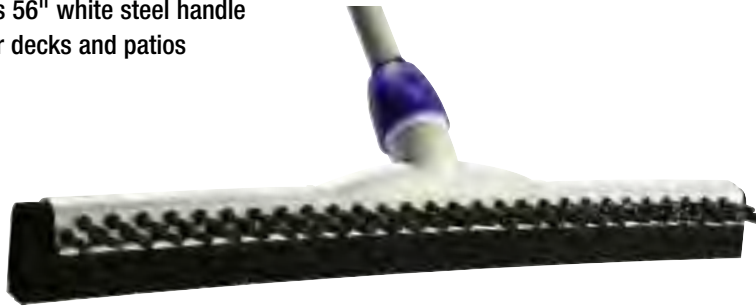

Wipe 'n Dry - with Splash Guards and Brush

- Dense closed-cell natural DURA-FLEX™ rubber blade
- Nylon bristle brush welded for durability
- Great for tile, grout, brick and other uneven surfaces
- Includes 56" white steel handle
- Ideal for decks and patios