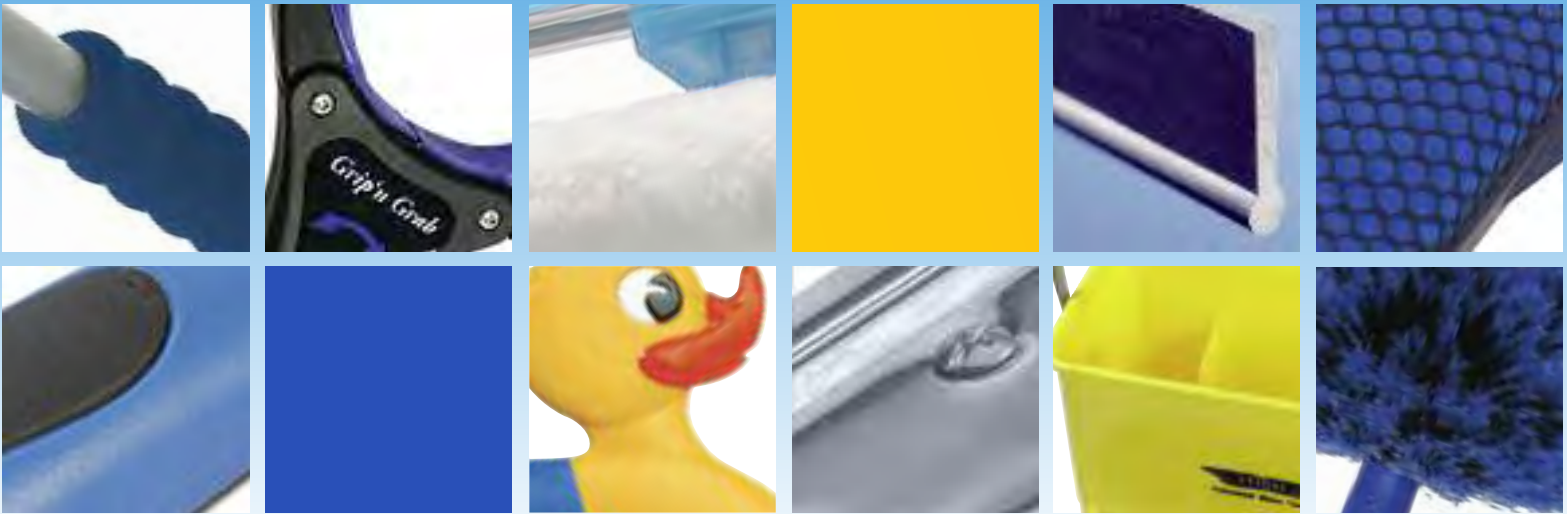

Consumer Products Catalog