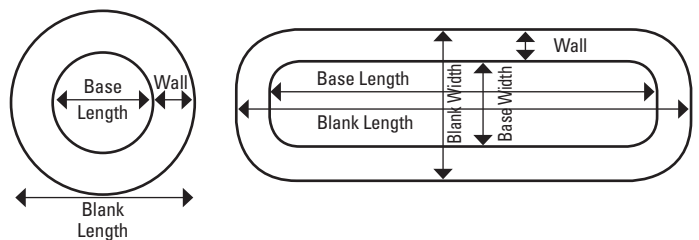

BAKING CUPS AND FLUTED PRODUCTS

Tulip Baking Cups

Code	Description	Inner Pack	Case
607-150001	Tulip Baking Cup Small White 6" x 6" x 2" (150mm x 150mm x 50mm)	5/200	1000
607-150002	Tulip Baking Cup Small Brown 6" x 6" x 2" (150mm x 150mm x 50mm)	5/200	1000
607-150003	Tulip Baking Cup Small Red 6" x 6" x 2" (150mm x 150mm x 50mm)	5/200	1000
607-160001	Tulip Baking Cup Medium White 6 1/4" x 6 1/4" x 2" (160mm x 160mm x 50mm)	5/200	1000
607-160002	Tulip Baking Cup Medium Brown 6 1/4" x 6 1/4" x 2" (160mm x 160mm x 50mm)	5/200	1000
607-160003	Tulip Baking Cup Medium Red 6 1/4" x 6 1/4" x 2" (160mm x 160mm x 50mm)	5/200	1000
607-175001	Tulip Baking Cup Large White 6 7/8" x 6 7/8" x 2" (175mm x 175mm x 50mm)	6/150	900
607-175002	Tulip Baking Cup Large Brown 6 7/8" x 6 7/8" x 2" (175mm x 175mm x 50mm)	6/150	900
607-175003	Tulip Baking Cup Large Red 6 7/8" x 6 7/8" x 2" (175mm x 175mm x 50mm)	6/150	900

Finding the perfect fit

To ensure the proper match between baking pan and baking paper, we have provided the measurements for all the baking papers offered. Measurements include Blank (overall diameter), Base Diameter and Wall Height. To get the correct measurements from an existing baking cup, flatten out the baking cup and lay it on a hard surface. Using a ruler, measure the three dimensions show above. The same principles apply to measuring oblong products, using the chart below.