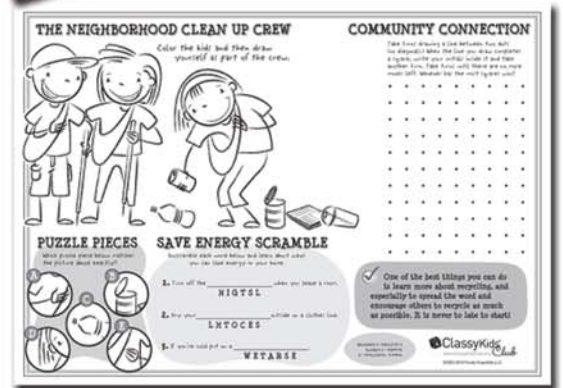

Kids Placemats
305-072

Kids Combination Pack
309-800