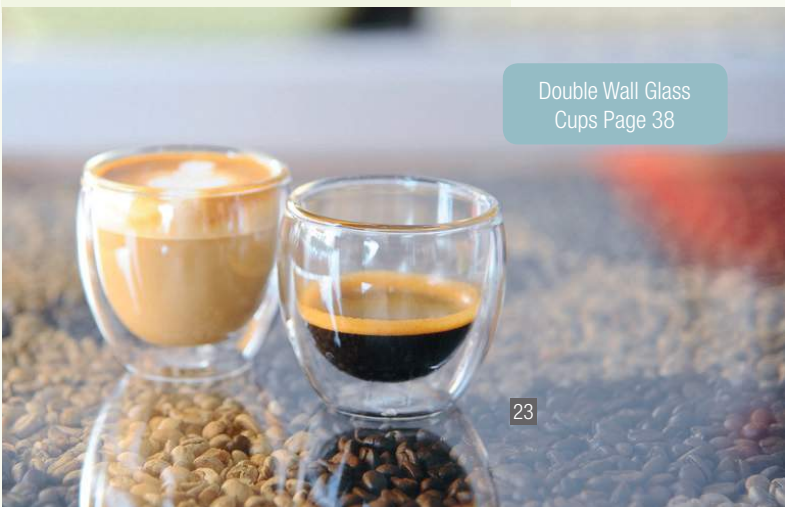

Double Wall Glass
Cups Page 38