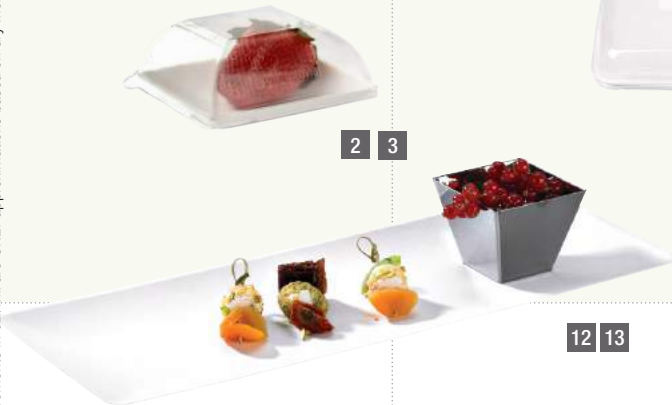

Stackable “BENTO”

BIO 'N' CHIC

Sugarcane Collection

- Crisp white design brings food to life
- Microwaveable
- Grease Resistant
- Sturdy

OPTIONAL LIDS

ELEGANT TAKE OUT PACKAGING

- 1 "Bio 'n' Chic" Square Sugarcane Plate
2.5 x 2.5" / x 300 pieces
SKU: 210BCHIC65
- 2 "Bio 'n' Chic" Mini Sugarcane Plate
3.5 x 3.5"
x 100 pieces
SKU: 210BCHIC99
- 3 Recyclable Clear Lid for 210BCHIC99
x 100 pieces - SKU: 210BCHICL101
- 4 "Bio 'n' Chic" Sugarcane Plate
4.3 x 4.3"
x 100 pieces
SKU: 210BCHIC1111
- 5 Recyclable Clear Lid for 210BCHIC1111
x 100 pieces - SKU: 210BCHICL1212
- 6 "Bio 'n' Chic" Sugarcane Plate
7 x 7"
x 100 pieces
SKU: 210BCHIC180
- 7 Recyclable Clear Lid for 210BCHIC180
x 100 pieces - SKU: 210BCHICL181
- 8 "Bio 'n' Chic" Rectangular Sugarcane Plate
3.5 x 7"
x 100 pieces
SKU: 210BCHIC90180
- 9 Recyclable Clear Lid for 210BCHIC90180
x 100 pieces - SKU: 210BCHICL91181
- 10 "Bio 'n' Chic" Rectangular Sugarcane Plate
3.5 x 10.6"
x 100 pieces
SKU: 210BCHIC279
- 11 Recyclable Clear Lid for 210BCHIC279
x 100 pieces - SKU: 210BCHICL290
- 12 "Bio 'n' Chic" Rectangular Sugarcane Tray
15.3 x 5.9"
x 100 pieces
SKU: 210BCHIC3915
- 13 Recyclable Clear Lid for 210BCHIC3915
x 100 pieces - SKU: 210BCHICL4016
- 14 "Bio 'n' Chic" Rectangular Sugarcane Platter
15.3 x 11.4"
x 50 pieces
SKU: 210BCHIC3916
- 15 Recyclable Clear Lid for 210BCHIC3916
x 50 pieces - SKU: 210BCHICL4030