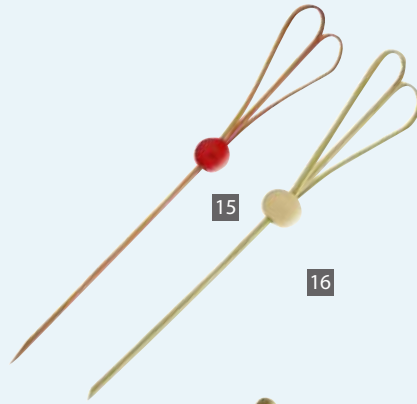

20 "FLOWER" Bamboo Skewer

4.7"
x 2000 pieces (20 x 100 pcs)
SKU: 210BBFLEUR

"BOOT" Single Prong Bamboo Skewer with Block End

21 3.9" / x 480 pieces (24 x 20 pcs)

SKU: 209BBBHUT10

22 5.9" / x 480 pieces (24 x 20 pcs)