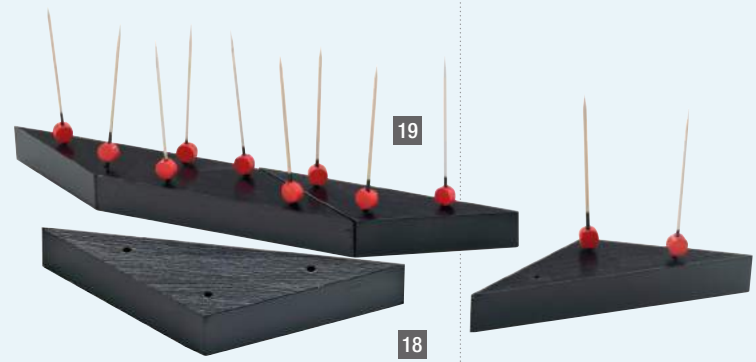

1. **19** **Bamboo Pick Black End with Red Bead**
   3.6"
   x 2000 pieces (20 x 100 pcs)
   SKU: **209BBATAMI**
2. **20** **Small Black Pans with Lid Included**
   2.5oz
   2.75 x 2.1 x 1.5"
   x 200 pieces (20 x 10 pcs)
   SKU: **209MBMCOC**
3. **21** **12oz**
   5.9 x 3.8 x 2.8"
   x 144 pieces (24 x 6 pcs)
   SKU: **209MBCOC350**
4. **22** **"MAHAL" Black Bamboo Tear Shaped Tasting Spoon**
   3.9 x 1.6"
   x 144 pieces (6 x 24 pcs)
   SKU: **209BBMAHAL**