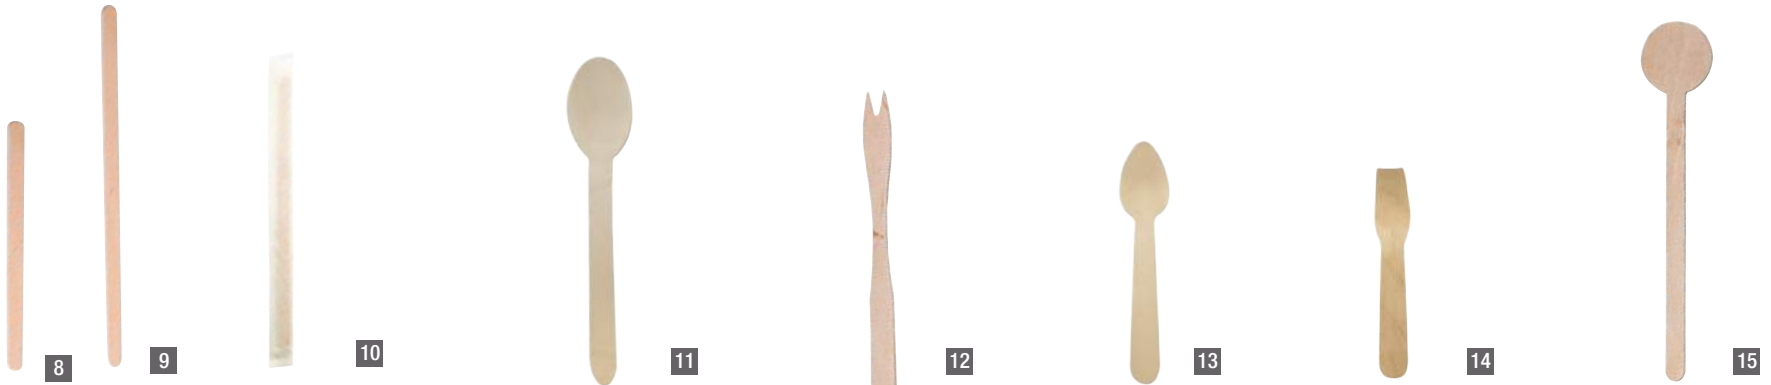

Wooden Coffee Stirrers

x 10,000 pieces
(10 x 1000 pcs)
5.5 x 0.24 x 0.04"
SKU: **210SPATB14**

7.1 x 0.24 x 0.04"
SKU: **210SPATB18**

Individually Wrapped Wooden Coffee Stirrers

5.5 x 0.2 x 0.04"
x 10,000 pieces
(10 x 1000 pcs)
SKU: **210SPATBE**

Wooden Spoon

6.2"
x 2000 pieces (20 x 100 pcs)
SKU: **210CVB3**

Mini Wooden Fork Pick

5.5"
x 5000 pieces (10 x 500 pcs)
SKU: **210PIQFB140**

Mini Wooden Spoon

4.33"
x 3000 pieces (30 x 100 pcs)
SKU: **210CCB11**

Wooden Ice Cream Spoon

3.75"
x 3000 pieces (30 x 100 pcs)
SKU: **210BICE**

Wooden Stirrer

Ø 0.9 x 7.1"
x 5000 pieces (10 x 500 pcs)
SKU: **210STIRBOIS**