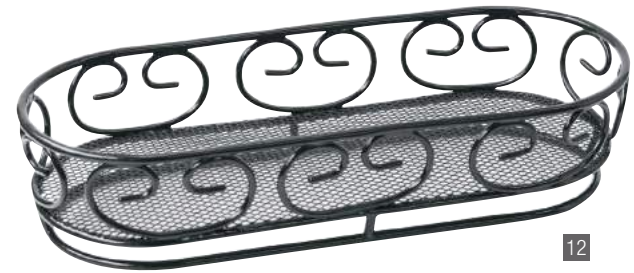

12

See All Available Liners P 32 & 33

Visit www.packnwood.com/caremanual for instructions on caring for reusables