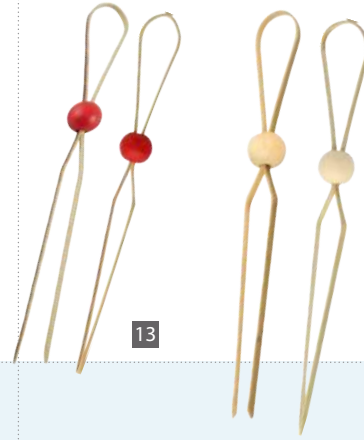

x 2000 pieces (20 x 100 pcs)
SKU: 209BBBIJ9

12 4.75"

x 2000 pieces (20 x 100 pcs)
SKU: 209BBBIJ12

"LUKA" Bamboo Double Pick with Adjustable Ball

5.3"

x 1000 pieces (10 x 100 pcs)

13 RED BALL: 209BBLUKAR

14 NATURAL WOOD BALL: 209BBLUKAN