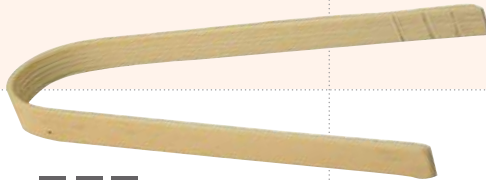

BAMBOO

Mini Cutlery

- 100% natural
- Very sturdy & unique
- Smooth finish
- Perfect to match mini bamboo appetizer dishes

10 11 12