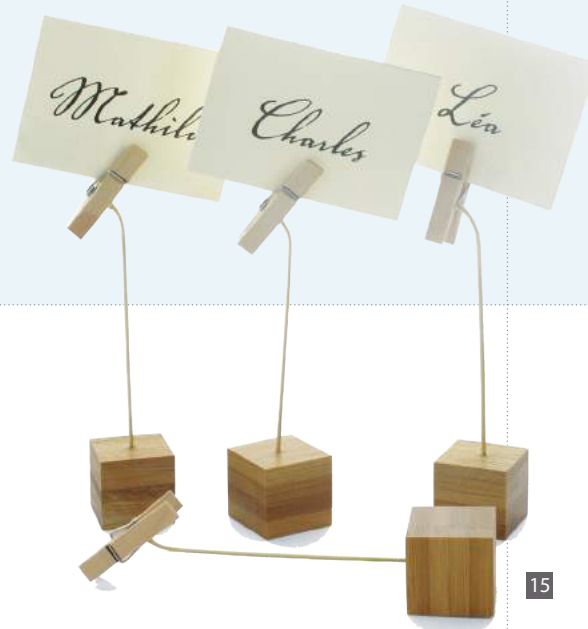

15

Reusable

Food Information Picks

H : 3.5" / W : .03"
x 1000 pieces (10 x 100 pcs)

- 16 NO GLUTEN SKU: 209BBTGLUT
- 17 KOSHER SKU: 209BBTGKO
- 18 VEG SKU: 209BBTGVEG
- 19 ALLERGY SKU: 209BBTGAL
- 20 HALAL SKU: 209BBTGHAL