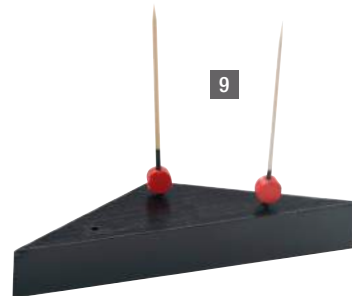

Items sizing, color and shape may not be exactly as shown and/or indicated due to natural variations in materials. Measurements in oz./ml. are ONLY approximations based on dry measurements.

1

3

3

4

5

12 "TEPPO GUSHI"
Bamboo Paddle Pick - 6 sizes

- x 2000 pieces (20 x 100 pcs)
- 2.75" - SKU: 209BBTG70
- 3.5" - SKU: 209BBTG90
- 4.1" - SKU: 209BBTG105
- 4.7" - SKU: 209BBTG120
- 5.9" - SKU: 209BBTG150
- 7.1" - SKU: 209BBTG180

6

9

8

11

10

- 1 Wooden Cake Pop Sticks**
L: 3.7" / Ø 0.15"
x 5000 pieces (10 x 500 pcs)
SKU: 210PALITO
- 2 Bamboo Cake Pop Stand 18 Holes**
L: 7.87" H: 2.75"
x 5 Pieces
SKU: 210SPOP8
- 3 Bamboo Taco Holder for 3 Tacos**
8.2 x 4" - H 1.9"
x 5 Pieces
SKU: 210STAC162
- 4 4 Holes Thick Bamboo Paddle Picks Holder**
3.2 x 1.6 x .8"
x 100 pieces (10 x 10 pcs)
SKU: 209BBAHAYA
- 5 49 Holes Thick Bamboo Paddle Pick Holder**
9.8 x 7.9 x 1" / 49 Holes
x 10 pieces
SKU: 210SAMBRO49
- 6 120 Holes Thick Bamboo Pick Holder**
13.8 x 9.7 x 1"
x 1 piece
SKU: 210SAMBRO120
- 7 "THANI" Bamboo Mini Dish Skewer**
x 144 pieces (6 x 24 pcs)
Ø 1.6" - 3.9" - SKU: 209BBTHANI
Ø 1.9" - 3.7" - SKU: 209BBTHANI5
Ø 2.3" - 3.8" - SKU: 209BBTHANI6
- 8 3 Holes Black Bamboo Pick Holder**
Length : 5.5" / Side length : 3.1"
H : 0.8" / W : 1.5"
x 100 pieces (10 x 10 pcs)
SKU: 209BBSIMA
- 9 "ATAMI" Bamboo Pick Black End with Red Bead**
3.15"
x 2000 pieces (20 x 100 pcs)
SKU: 209BBATAMI
- 10 Bamboo Pick Holder 2 Pieces**
2.3 x 1.3 x 1.1" / x 100 pieces (10 x 10 pcs)
SKU: 209BBSHANI
- 11 Double Prong Bamboo Skewer with Block End**
x 480 pieces (24 x 20 pcs)
3.9" - SKU: 209BBBHUT10
5.9" - SKU: 209BBBHUT15