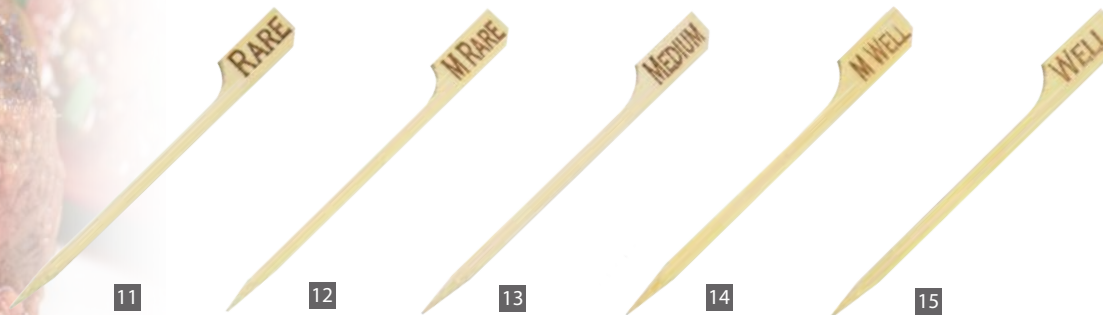

Bamboo BBQ Skewers
x 10000 pieces (100 x 100 pcs)

- 1 3.9" - SKU: 210BBQ10
- 2 5.9" - SKU: 210BBQ15
- 3 7.9" - SKU: 210BBQ20
- 4 9.85" - SKU: 210BBQ25
- 5 11.8" - SKU: 210BBQ30

Diamond Shaped Steak Marker with Bull Head

H : 3.7"
W : 2.1"
x 1000 pieces (10 x 100 pcs)

- 6 RARE SKU: 209BBRUMPYR
- 7 MEDIUM RARE SKU: 209BBRUMPYMEDRA
- 8 MEDIUM SKU: 209BBRUMPYM
- 9 MEDIUM WELL SKU: 209BBRUMPYMW
- 10 WELL SKU: 209BBRUMPYW

Steak Markers Cooked Labels

3.5"
1000 pieces (10 x 100pcs)

- 11 RARE SKU: 210BBRARE9
- 12 MEDIUM RARE SKU: 210BBMEDRA9
- 13 MEDIUM SKU: 210BBMED9
- 14 MEDIUM WELL SKU: 210BBMEDWELL9
- 15 WELL SKU: 210BBWELL9

Items sizing, color and shape may not be exactly as shown and/or indicated due to natural variations in materials. Pictures and sizes are non-contractual. Measurements in oz./ml. are ONLY approximations based on dry measurements.