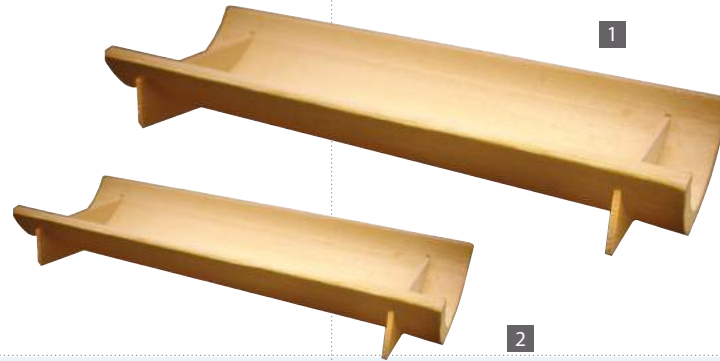

BAMBOO MINI DISHES

- 100% natural
- Exotic and fun design
- Excellent for vegetables, cheese & appetizers

1. 1 **"KOSHU" Half Circular Bamboo Dish**
   5.9 x 2.2"
   x 200 pieces (10 x 20 pcs)
   SKU: 209BBKOSHU
2. 2 **"NAGANO" Half Circular Bamboo Dish**
   3.9 x 1.9"
   x 200 pieces (10 x 20 pcs)
   SKU: 209BBNAG

1. 3 **"TAMAGO" Oblique Bamboo Cut Tube**
   Ø 1.9"
   H : 1.6"
   1.5oz
   x 200 pieces (10 x 20 pcs)
   SKU: 209BBTAMAGO
2. 4 **"NIKKO" Bamboo Tube Raft**
   3.2 x 2"
   x 200 pieces (10 x 20 pcs)
   SKU: 209BBTU85

1. 5 **"MAI" Small Wheelbarrow**
   H : 3.5"
   Base : H : 1.9" / L : 2.5"
   Depth : 1.3"
   x 300 pieces (30 x 10 pcs)
   SKU: 209BBMAI

1. 6 **"KI" Square Smooth Bamboo**
   1.4 x 1.4"
   x 2000 pieces (20 x 100 pcs)
   SKU: 209BBCAR35
2. 7 **2 x 2"**
   x 2000 pieces (20 x 100 pcs)
   SKU: 209BBCAR50