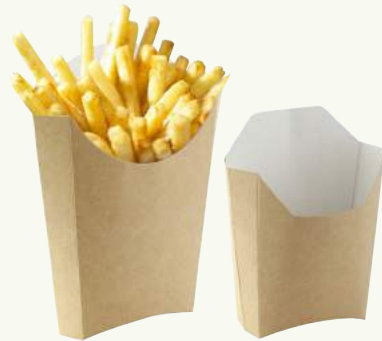

Large Kraft French Fry Pails

17 **5.3 x 4.5 x 7.1"**
x 1000 pieces (10 x 100 pcs)
SKU: 210PFMBRUN

17

16

Ventilated For French Fries

"Happy Fries" News Print Closable Perforated Snack Cup

x 1000 pieces (20 x 50 pcs)

18 **4.7" / Ø 2.36"**
SKU: 210TPASK12

19 **H 5.5" / Ø 2.36"**
SKU: 210TPASK16

20 **H 6.3" / Ø 2.36"**
SKU: 210TPASK20