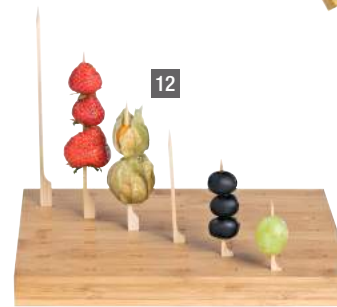

Items sizing, color and shape may not be exactly as shown and/or indicated due to natural variations in materials. Measurements in oz./ml. are ONLY approximations based on dry measurements.

1

3

3

4

5

12 "TEPPO GUSHI"
Bamboo Paddle Pick - 6 sizes