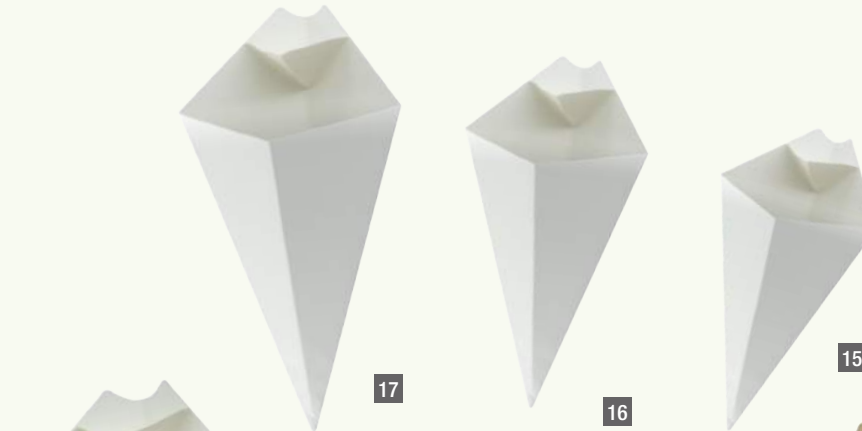

Black Paper Cones with Built in Dipping Sauce Compartment

- 18 7.5 x 4.5"
  x 500 Pieces (20 x 25 pcs)
  SKU: 210CONFR1BLK
- 19 8.75 x 5.25"
  x 500 Pieces (20 x 25 pcs)
  SKU: 210CONFR2BLK
- 20 11 x 6.5"
  x 500 Pieces (20 x 25 pcs)
  SKU: 210CONFR3BLK