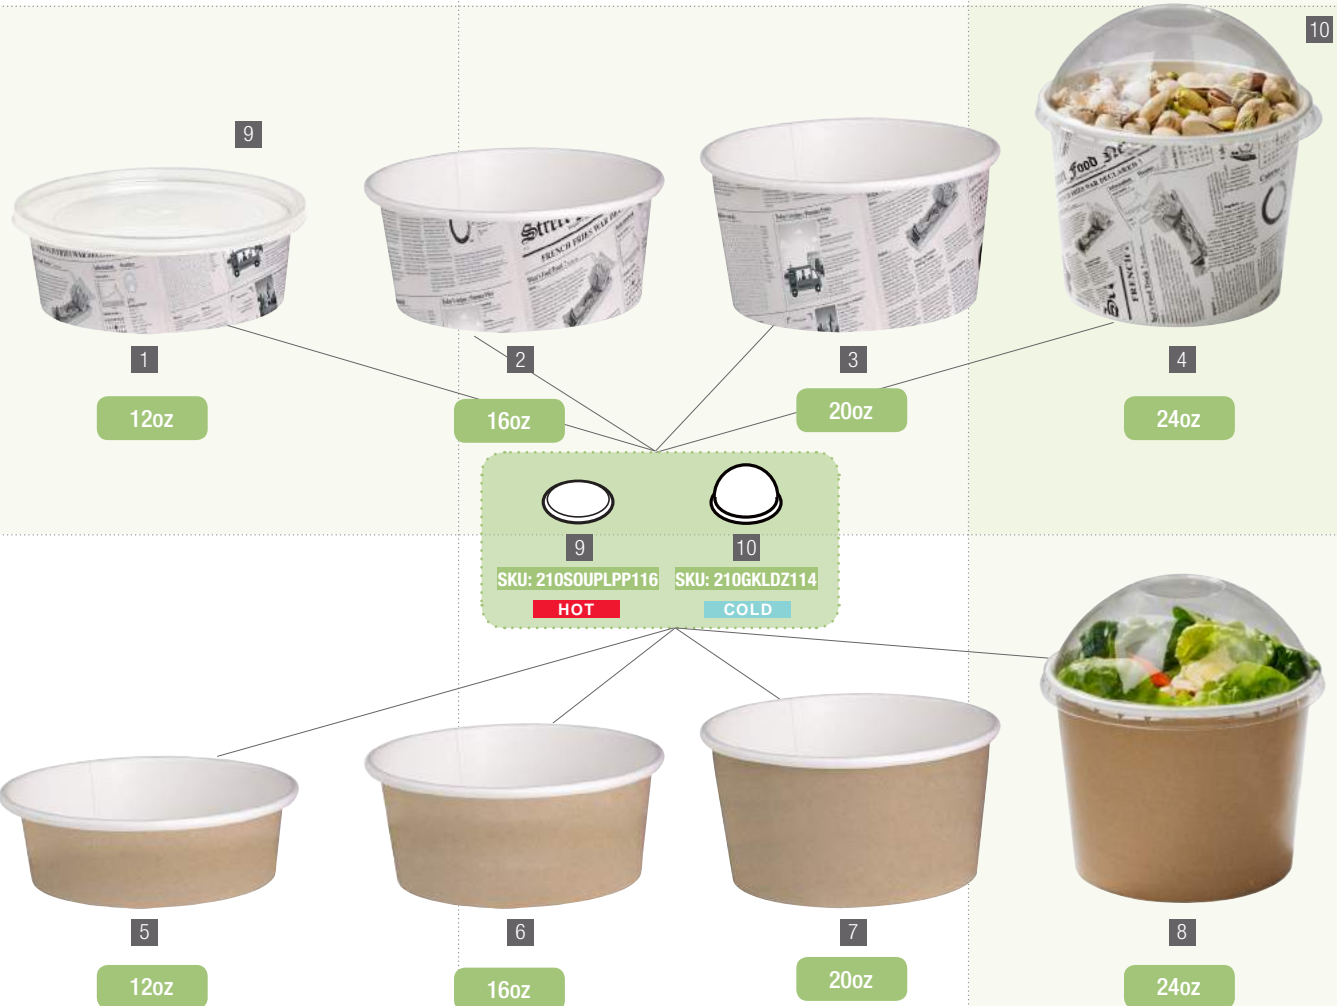

Printed Kraft Containers

- 5 **12oz** / Ø 4.49"
  x 500 pieces (10 x 50 pcs)
  SKU: 210DELIPOC12
- 6 **16oz** / Ø 4.49"
  x 500 pieces (10 x 50 pcs)
  SKU: 210DELIPOC16
- 7 **20oz** / Ø 4.49"
  x 500 pieces (10 x 50 pcs)
  SKU: 210DELIPOC20
- 8 **24oz** / Ø 4.49"
  x 500 pieces (10 x 50 pcs)
  SKU: 210DELIPOC24