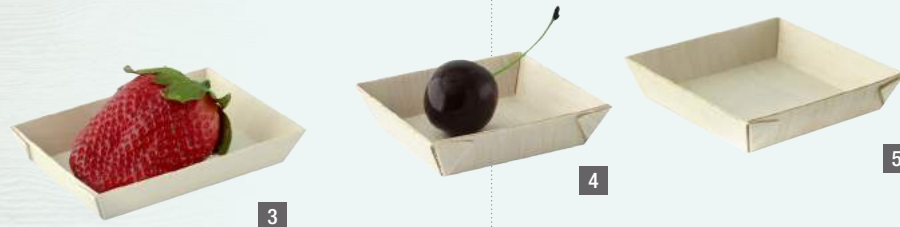

4 Mini Square Samurai Wooden Tray
2.4 x 2.4"
x 200 pieces (10 x 20 pcs)
SKU: 210SAMBQ60

5 Mini Square Samurai Wooden Tray
2.8 x 2.8"
x 200 pieces (10 x 20 pcs)
SKU: 210SAMBQ70

6 "Samurai" Rectangular Wooden Dish
6 x 3.3 x 1.10" - 10oz
x 100 pieces
SKU: 210SAMBQ85

7 Clear Recyclable Lid for 210SAMBQ85
Height with lid : 1.6"
x 100 pieces
SKU: 210SAMLT85