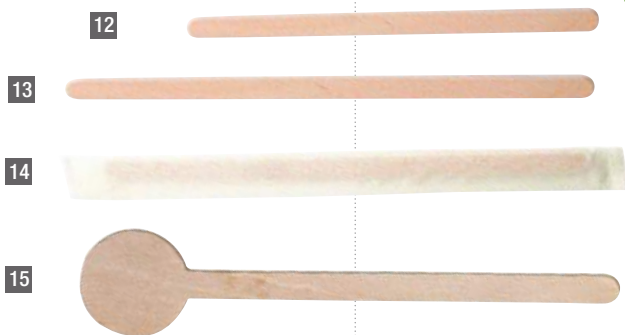

1. **4 Wooden Knife**
   6.5"
   x 2000 pieces (20 x 100 pcs)
   SKU: **210CVB2**
2. **5 Wooden Spoon**
   6.2"
   x 2000 pieces (20 x 100 pcs)
   SKU: **210CVB3**
3. **6 Mini Wooden Spoon**
   4.33"
   x 3000 pieces (30 x 100 pcs)
   SKU: **210CCB11**
4. **7 Elegant Wooden Fork**
   6.5"
   x 500 pieces (5 x 100 pcs)
   SKU: **210WREN1**