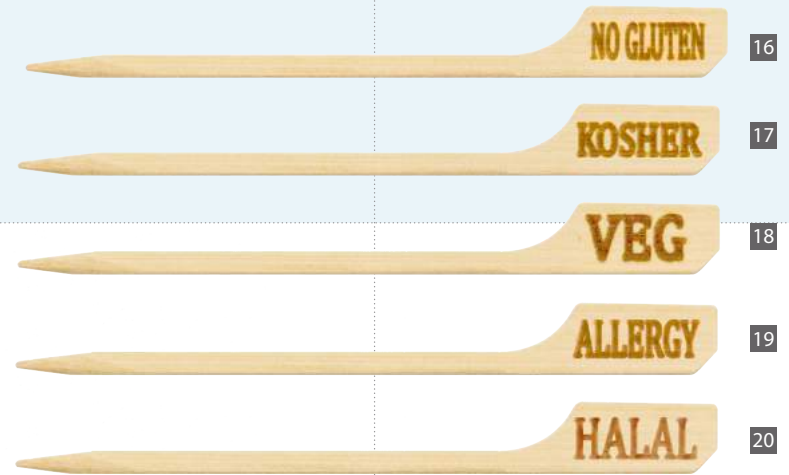

16

17

18

19

20

PLAYFUL

Skewer Collection

- Ideal for fruit / cheese tastings
- Perfect for cocktail parties
- All picks fit on skewer holder
- Economical