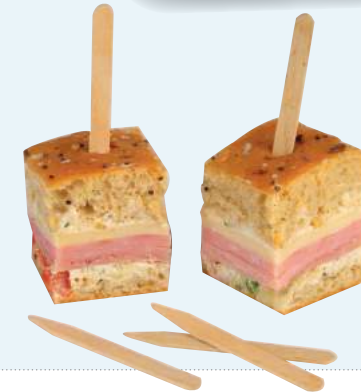

17

18 Bamboo Side Twisted Skewer
4.7"

- x 2000 pieces (20 x 100 pcs)
- SKU: 210BBTWIST12

18

19 Wooden Sandwich Pick

- 1.9 x 0.2 x 0.01"
- x 5000 pieces (5 x 1000 pcs)
- SKU: 210PIQ55

19

20 Bamboo Top Twisted Skewer
3.5"