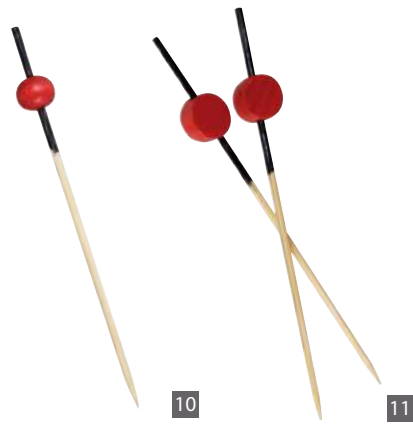

10 "KITA"
Bamboo Pick With 1 Red Bead & Black End
2.76"
x 2000 (20 x 100 pcs)
SKU: 209BBKITA

11 "ATAMI" Bamboo Pick Black End with Red Bead
3.6"
x 2000 pieces (20 x 100 pcs)
SKU: 209BBATAMI

12 "Kyoto" Bamboo Pick with 1 Red Bead & Red End
3.5"
x 2000 pieces (20 x 100 pcs)
SKU: 209BBKYOTO