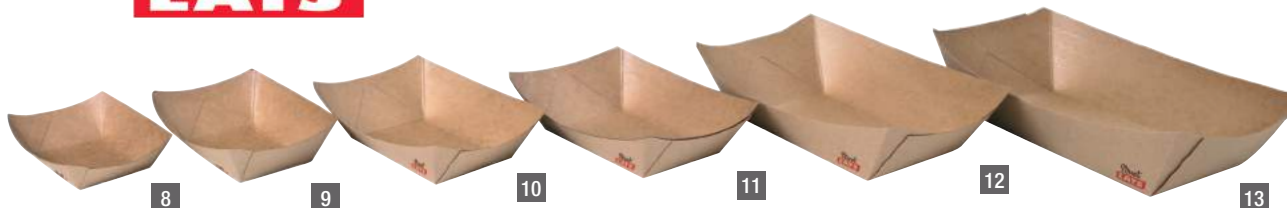

Street EATS

8

9

10

11

12

13

Bamboo Leaf Boat

1 **0.5oz** / 3 x 1.6" / H : 0.4"
base: 0.6 x 1.8"
x 2000 pieces (10 x 200 pcs)
SKU: 210BJQ7

Bamboo Leaf Boat

2 **0.5oz** / 3.5 x 1.7" / H : 0.4"
base: 1.4 x 0.7"
x 1000 pieces (10 x 100 pcs)
SKU: 210BJQ8

Bamboo Leaf Boat

4 **1.5oz**
3.7 x 2.1" / H : 0.6" / Base: 1.4 x 1.4"
x 2000 pieces (20 x 100 pcs)
SKU: 210BJQ9

5 **2oz**
4.9 x 2.3" / H : 0.4" / base: 2.1 x 1.3"
x 1000 pieces (10 x 100 pcs)
SKU: 210BJQ12

6 **5oz**
6.2 x 3.5" / H : 0.7" / base: 3.7 x 2.1"
x 500 pieces (5 x 100 pcs)
SKU: 210BJQ17

7 **12oz**
7.8 x 4.3" / H : 1" / base: 4.7 x 2.75"
x 1200 pieces (12 x 100 pcs)
SKU: 210BJQ22

Multi Use Grease Resistant Kraft Paper Boats

8 4.7 x 3.3 x 0.8" / 3.4oz
x 1000 pieces (4 x 250 pcs)
SKU: 210BQKEAT1

9 5.5 x 3.8 x 1" / 7.4oz
x 1000 pieces (4 x 250 pcs)
SKU: 210BQKEAT2

10 6.3 x 4.7 x 1.0" / 10oz
x 1000 pieces (4 x 250 pcs)
SKU: 210BQKEAT3

11 6.7 x 4.7 x 1.2" / 13.5oz
x 1000 pieces (4 x 250 pcs)
SKU: 210BQKEAT4

12 8.5 x 5.9 x 1.6" / 27oz
x 500 pieces
SKU: 210BQKEAT5

13 10.2 x 7 x 1.6" / 40oz
x 500 pieces
SKU: 210BQKEAT6