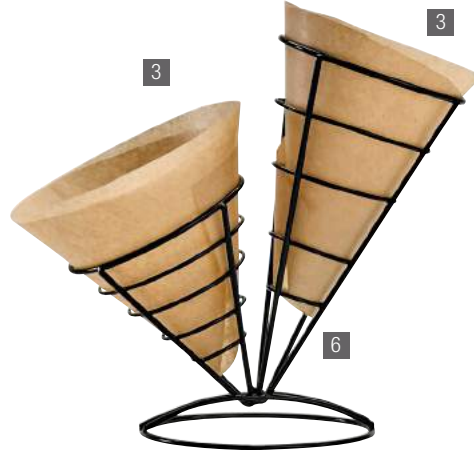

METAL ART

Baskets

- Industrial look
- Great display for fried food
- Matching natural kraft liners available

Items sizing, color and shape may not be exactly as shown and/or indicated due to natural variations in materials. Pictures and sizes are non-contractual. Measurements in oz./ml. are ONLY approximations based on dry measurements.

1 Black Steel Basket

Ø 9.1" - H 5.3"
x 6 pieces
SKU: 294CONE23

2 Black Steel Basket

Ø 7.09" - H 6.9"
x 6 pieces
SKU: 294CONE18

Round Liner Kraft Sheet

3 Ø 10.63"
x 500 pieces (10 x 50 pcs)
SKU: 210PAPC27

4 Ø 14.96"
x 500 pieces (10 x 50 pcs)
SKU: 210PAPC38

Powder-coated Stackable Fry & Appetizer Cone

5 5 x 6"
x 6 pieces
SKU: 294CONE1512

Black Iron Conical Baskets (2 cones)

6 10.5 x 9.5"
x 6 pieces
SKU: 294CONEDOUB

7 Spiral Stainless Steel Basket

5.1 x 7.1"
x 6 pieces
SKU: 294CONE1315