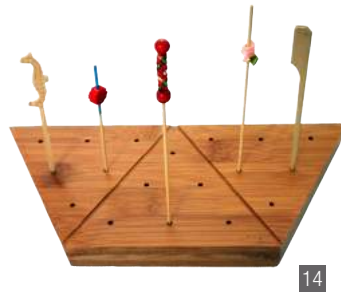

- 22** **5oz / Ø 2.7" / 7 x 5.1"**
 1000 pieces (20 x 50 pcs)
 SKU: **210BBC0180**

Bamboo Leaf Cones 2 Layers

- 23** **1.5oz / Ø 1.9"**
 5.1 x 3.5"
 SKU: **210BBC0B13**

- 24** **5oz / Ø 2.7"**
 6.7 x 4.9"
 SKU: **210BBC0B17**

All Cone Holders are Reusable

BAMBOO DISPLAY
Collection

- Bamboo cone holder can be reused
- Sturdy holders are the perfect way to display cones
- Smooth & shiny finish

www.packnwood.com

Visit www.packnwood.com/caremanual for instructions on caring for reusables