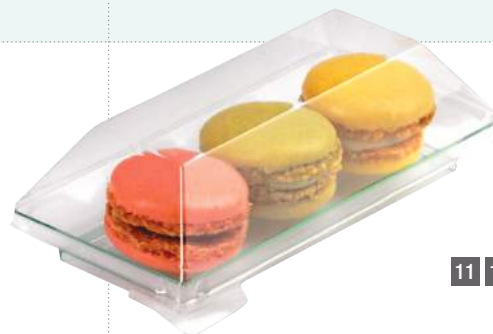

KLARITY

Collection

- Ideal for sushi, pastries, macarons, and entrees
- Works great for VIP Lunch platters
- Perfect for upscale events

Items sizing, color and shape may not be exactly as shown and/or indicated due to natural variations in materials. Pictures and sizes are non-contractual. Measurements in oz./ml. are ONLY approximations based on dry measurements.

1 2

Height with Lid : 1.9" - 50mm

1 Transparent Green "Klarity" Tray

15 x 10.7"

x 50 pieces (2 x 25 pcs)

SKU: 210KLARTRAY

2 Clear Recyclable "Klarity" Lid

Height with lid : 1.9"

x 50 pieces (2 x 25 pcs)

SKU: 210KLARLTRYL

3 Square Transparent Green "Klarity" Dish

2.5 x 2.5" - 1.5oz

x 200 pieces (4 x 50 pcs)

SKU: 210KLAR6565

4 Clear Recyclable "Klarity" Lid

Height with lid : 1.1"

x 200 pieces (4 x 50 pcs)

SKU: 210KLARL6565L

5 Square Mini Transparent Dish

4 x 4" - 4oz

x 100 pieces (4 x 25 pcs)

SKU: 210KLAR1010

6 Clear Recyclable Lid for 210KLAR1010

Height with lid: 0.9"

x 100 pieces (4 x 25 pcs)

SKU: 210KLAR1010L

7 Square Transparent Green "Klarity" Dish

5.1 x 5.1" - 8oz

x 100 pieces (2 x 50 pcs)

SKU: 210KLAR1313

8 Clear Recyclable "Klarity" Lid

Height with lid : 1.7"

x 100 pieces (2 x 50 pcs)

SKU: 210KLARL1313L

9 Rectangular Transparent Green "Klarity" Tray

7 x 5.1" - 11oz

x 100 pieces (2 x 50 pcs)

SKU: 210KLAR1813

10 "Clear Recyclable "Klarity" Lid

Height with Lid: 1.3"

x 100 pieces (2 x 50 pcs)

SKU: 210KLARL1813L

11 Rectangular Transparent Green "Klarity" Dish

5.3 x 2.5"

x 200 pieces (4 x 50 pcs)

SKU: 210KLAR1365

12 Clear Recyclable Lid for 210KLAR1365L

Height with lid :1.5"

x 200 pieces (4 x 50 pcs)

SKU: 210KLARL1365L

3 4

5 6

7 8

11 12

9 10