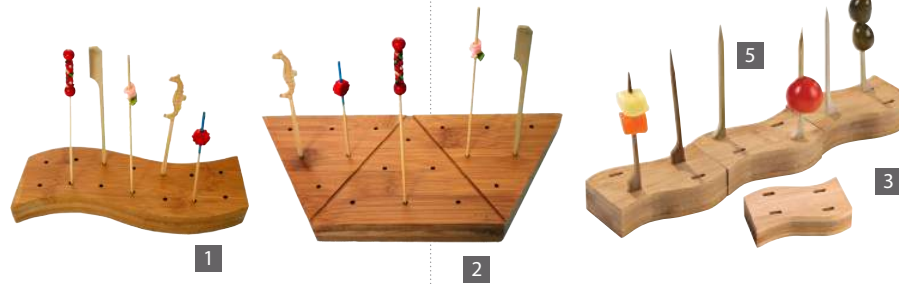

- x 2000 pieces (20 x 100 pcs)
- SKU: 210BBTWIST9

20

21 Mini Wooden Fork Pick

- 5.5"**
- x 5000 pieces (10 x 500 pcs)
- SKU: 210PIQFB140

21

22 Wooden Cocktail Fork

- 3.35"**
- x 5000 pieces (5 x 1000 pcs)
- SKU: 210PIQFB

22

PICK DISPLAYS

Bamboo

- Reusable pick holders
- Heavy duty
- Natural Bamboo

Combine holders to create unique shapes & designs for your buffet

- 1 Waved 14 Holes Bamboo Pick Holder**
14 Holes - **6.3 x 1.9 x 1.2"**
x 10 pieces
SKU: **210SAMBR014**
- 2 Triangular 18 Holes Bamboo Pick Holder**
18 Holes / **9" x 3.5"**
x 5 pieces
SKU: **210SAMBR018**
- 3 4 Holes Thick Bamboo Paddle Pick Holder**
3.2 x 1.6 x .8"
x 20 pieces
SKU: **209BBAHAYA**
- 4 49 Holes Thick Bamboo Paddle Pick Holder**
9.8 x 7.9 x 1" / 49 Holes
x 10 piece
SKU: **210SAMBR049**