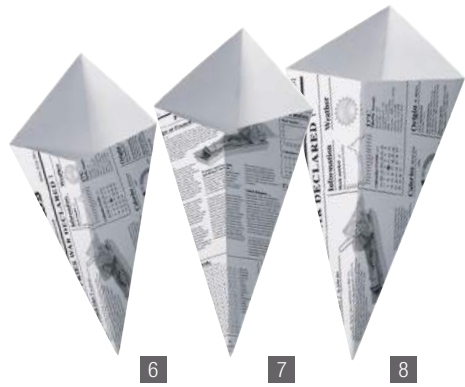

FOOD CONES & Holders

- All paper cones fit in the metal cone holders
- Perfect for fried side dishes, appetizers and small bites
- Natural cones made from Bamboo & Wood

1 2 3

5

4

All Cone Holders are Reusable

1 2 3

6

7

8

9

10

11

12

13

14

Greaseproof Paper Cones Newspaper Printed

- 1 x 5000 Pieces (5 x 1000 pcs)
  7.1 x 7.1"
  SKU: 210PCONEW150
- 2 8.7 x 8.7"
  SKU: 210PCONEW450
- 3 11.8 x 11.8"
  SKU: 210PCONEW650

Black Metal Cone Holder

- 4 x 6 pieces
  3.6 x 2.7 x 5.1"
  SKU: 294CONE6C
- 5 4.7 x 4.7 x 6.9"
  SKU: 294CONE12R

Sturdy Paper Cones with Newspaper Print

- 6 6.3 x 5.1" / 8.4oz
  x 1000 Pieces (4 x 250 pcs)
  SKU: 210CNEWS250
- 7 6.9 x 5.7" / 11oz
  x 1000 Pieces (4 x 250 pcs)
  SKU: 210CNEWS325
- 8 7.7 x 6.3" / 14.5oz
  x 500 Pieces (2 x 250 pcs)
  SKU: 210CNEWS450

Bamboo Leaf Cone 2 Layers

- 9 1.5oz / Ø 1.9" / 5.1 x 3.5"
  1000 pieces (10 x 100 pcs)
  SKU: 210BBCOB13
- 10 5oz / Ø 2.7" / 6.7 x 4.9"
  1000 pieces (10 x 100 pcs)
  SKU: 210BBCOB17

Mini Wooden Cones

- 11 0.25oz / Ø 1.3" / 3.3 x 2.3"
  4000 pieces (40 x 100 pcs)
  SKU: 210BBCO80
- 12 1.5oz / Ø 1.9" / 4.9 x 3.5"
  4000 pieces (40 x 100 pcs)
  SKU: 210BBCO120
- 13 5oz / Ø 2.7" / 7 x 5.1"
  1000 pieces (20 x 50 pcs)
  SKU: 210BBCO180

3 Holes Bamboo Cone and Temaki Display

- 14 6.2 x 2.9" / H : 3.5"
  Hole diameter : 0.8"
  x 10 pieces
  SKU: 210SBAM3