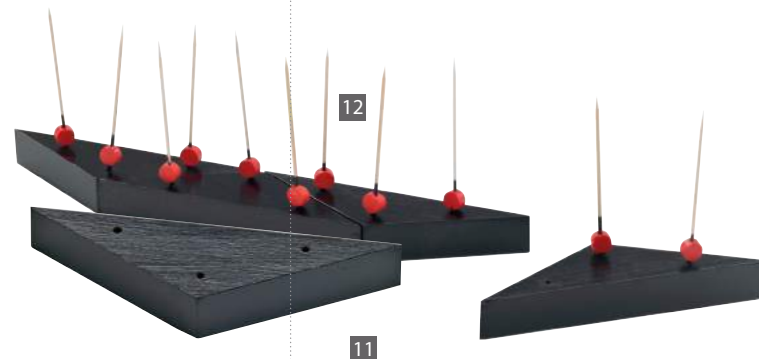

22

PICK DISPLAYS

Bamboo

- Reusable pick holders
- Heavy duty
- Natural Bamboo

Combine holders to create unique shapes & designs for your buffet

- 1 Waved 14 Holes Bamboo Pick Holder**
14 Holes - **6.3 x 1.9 x 1.2"**
x 10 pieces
SKU: **210SAMBR014**
- 2 Triangular 18 Holes Bamboo Pick Holder**
18 Holes / **9" x 3.5"**
x 5 pieces
SKU: **210SAMBR018**
- 3 4 Holes Thick Bamboo Paddle Pick Holder**
3.2 x 1.6 x .8"
x 20 pieces
SKU: **209BBAHAYA**
- 4 49 Holes Thick Bamboo Paddle Pick Holder**
9.8 x 7.9 x 1" / 49 Holes
x 10 piece
SKU: **210SAMBR049**