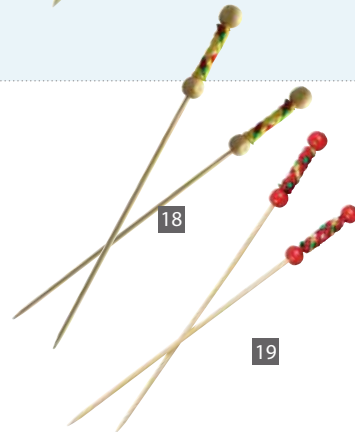

18 "FUJI" Bamboo Pick with Natural Beads and Yellow Design

4.4"

x 2000 pieces (20 x 100 pcs)
SKU: 209BBFUJIY

19 "FUJI" Bamboo Pick with Natural Beads and Red Design

4.4"

x 2000 pieces (20 x 100 pcs)
SKU: 209BBFUJI