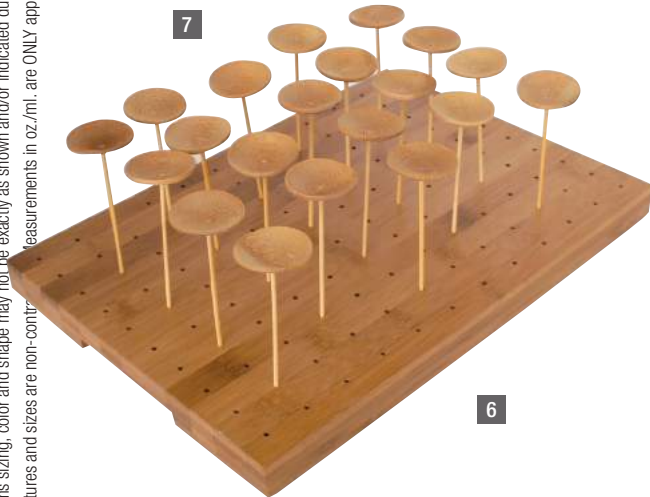

Items sizing, color and shape may not be exactly as shown and/or indicated due to natural variations in materials. Measurements in oz./ml. are ONLY approximations based on dry measurements.

1

3

3

4

5

12 "TEPPO GUSHI"
Bamboo Paddle Pick - 6 sizes

- x 2000 pieces (20 x 100 pcs)
- 2.75" - SKU: 209BBTG70
- 3.5" - SKU: 209BBTG90
- 4.1" - SKU: 209BBTG105
- 4.7" - SKU: 209BBTG120
- 5.9" - SKU: 209BBTG150
- 7.1" - SKU: 209BBTG180

6

9

8

11

10

- 1 Wooden Cake Pop Sticks**
L: 3.7" / Ø 0.15"
x 5000 pieces (10 x 500 pcs)
SKU: 210PALITO
- 2 Bamboo Cake Pop Stand 18 Holes**
L: 7.87" H: 2.75"
x 5 Pieces
SKU: 210SPOP8
- 3 Bamboo Taco Holder for 3 Tacos**
8.2 x 4" - H 1.9"
x 5 Pieces
SKU: 210STAC162
- 4 4 Holes Thick Bamboo Paddle Picks Holder**
3.2 x 1.6 x .8"
x 100 pieces (10 x 10 pcs)
SKU: 209BBAHAYA
- 5 49 Holes Thick Bamboo Paddle Pick Holder**
9.8 x 7.9 x 1" / 49 Holes
x 10 pieces
SKU: 210SAMBRO49
- 6 120 Holes Thick Bamboo Pick Holder**
13.8 x 9.7 x 1"
x 1 piece
SKU: 210SAMBRO120
- 7 "THANI" Bamboo Mini Dish Skewer**
x 144 pieces (6 x 24 pcs)
Ø 1.6" - 3.9" - SKU: 209BBTHANI
Ø 1.9" - 3.7" - SKU: 209BBTHANI5
Ø 2.3" - 3.8" - SKU: 209BBTHANI6
- 8 3 Holes Black Bamboo Pick Holder**
Length : 5.5" / Side length : 3.1"
H : 0.8" / W : 1.5"
x 100 pieces (10 x 10 pcs)
SKU: 209BBSIMA
- 9 "ATAMI" Bamboo Pick Black End with Red Bead**
3.15"
x 2000 pieces (20 x 100 pcs)
SKU: 209BBATAMI
- 10 Bamboo Pick Holder 2 Pieces**
2.3 x 1.3 x 1.1" / x 100 pieces (10 x 10 pcs)
SKU: 209BBSHANI
- 11 Double Prong Bamboo Skewer with Block End**
x 480 pieces (24 x 20 pcs)
3.9" - SKU: 209BBBHUT10
5.9" - SKU: 209BBBHUT15