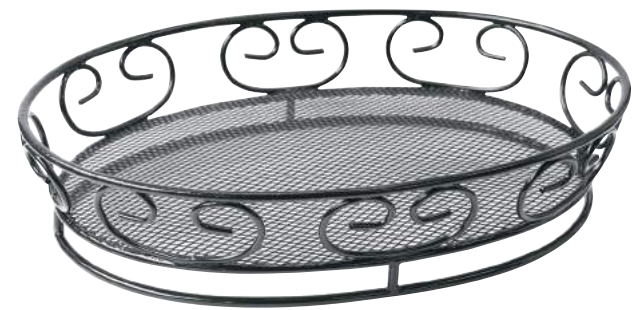

11.3 x 7.1 x 2.1"
x 6 pieces
SKU: 294BASK032

9

10

12 x 7.1 x 2.1"
x 6 pieces
SKU: 294BASKC26

10

12 Black Steel Basket

12

9 x 6.5 x 2.2"
x 6 pieces
SKU: 294BASK022