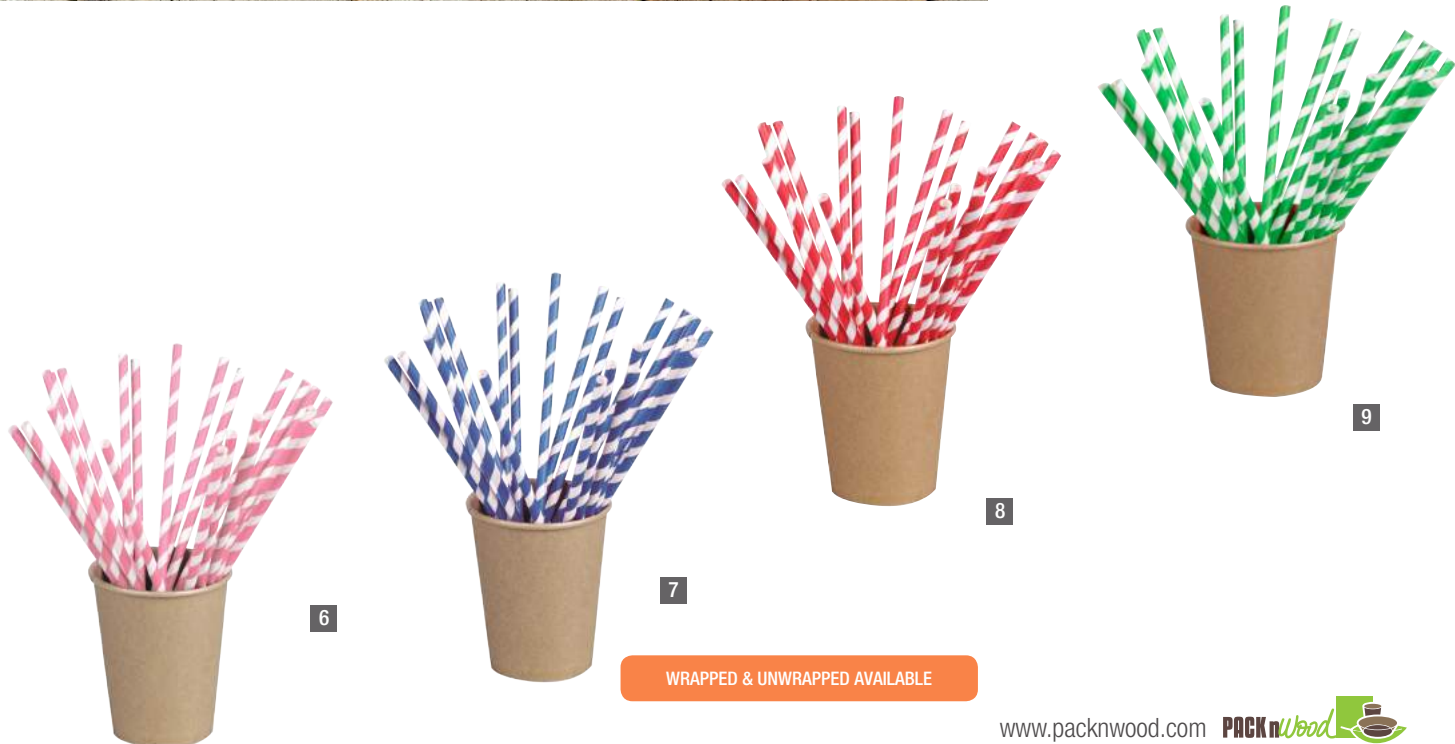

WRAPPED & UNWRAPPED AVAILABLE