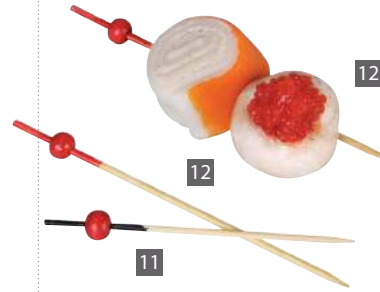

10 "KITA"
Bamboo Pick With 1 Red Bead & Black End
2.76"
x 2000 (20 x 100 pcs)
SKU: 209BBKITA

11 "ATAMI" Bamboo Pick Black End with Red Bead
3.6"
x 2000 pieces (20 x 100 pcs)
SKU: 209BBATAMI

12 "Kyoto" Bamboo Pick with 1 Red Bead & Red End
3.5"
x 2000 pieces (20 x 100 pcs)
SKU: 209BBKYOTO

SKEWERS & PICKS

Collection

- Great way to hold sandwich wedge together
- Classic looped skewer available in 6 sizes

"DUAL PRONG" Bamboo Double Pick Skewer

x 2000 pieces (20 x 100 pcs)
13 3.9" / SKU: 209BBLK101
14 5.5" / SKU: 209BBLK141
15 7.1" / SKU: 209BBLK180

Front & Back Side

16 "NOSHI" Bamboo Looped Skewer
x 2000 pieces (20 x 100 pcs)
2.8" - SKU: 209BBBCL70
3.5" - SKU: 209BBBCL90
4.1" - SKU: 209BBBCL105
4.7" - SKU: 209BBBCL120
5.9" - SKU: 209BBBCL150
7.1" - SKU: 209BBBCL180

Sports Themed Bamboo Skewers

x 1000 pieces (10 x 100 pcs)

17 Baseball
4.7"
SKU: 210BBBASB12

18 Tennis
4.7"
SKU: 210BBTEN12

19 Basketball
4.7"
SKU: 210BBBASK12

20 Football
4.7"
SKU: 210BBFOOT12 / 210BBOVAL

21 Soccer
4.7"
SKU: 210BBSOC12 / 210BBRND

22 Bamboo Golf Tee Skewer
Assorted Colors

4.7"
x 1000 pieces (10 x 100 pcs)
SKU: 210BBGOLF12